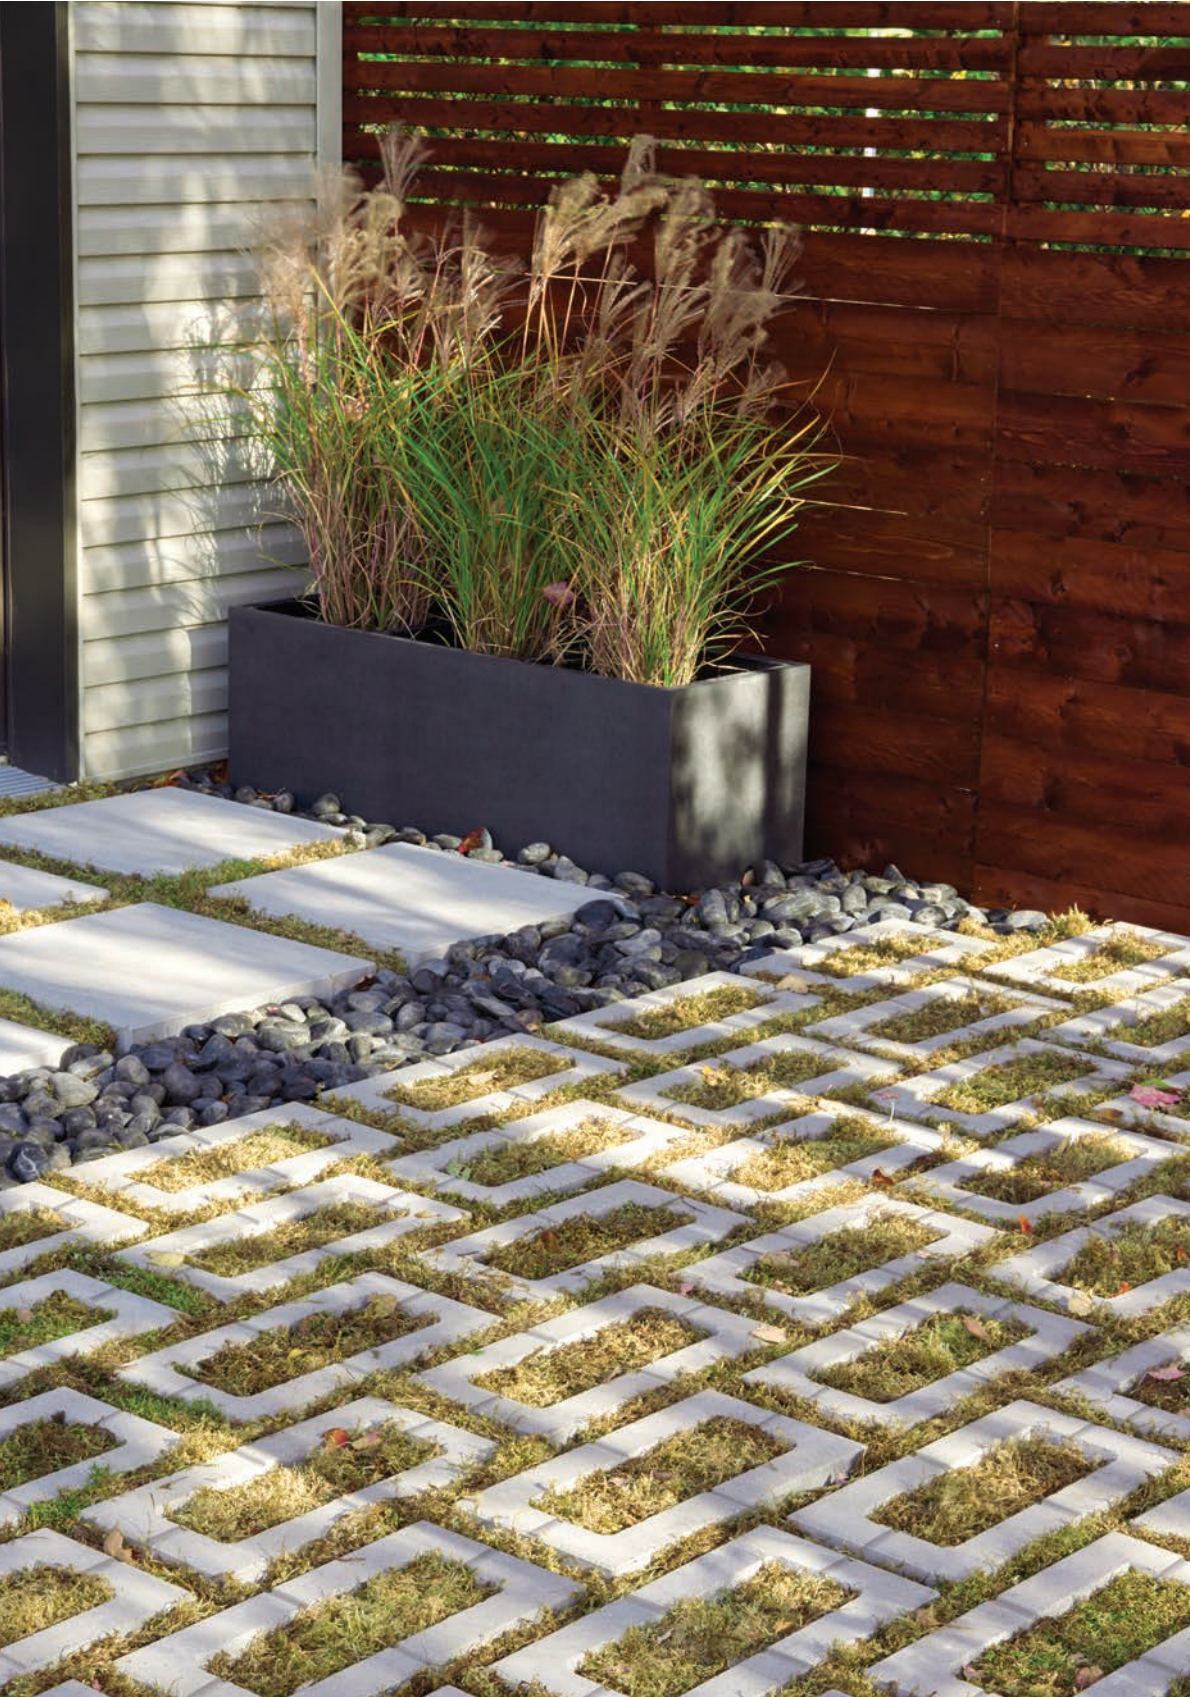

NEW

Aquastorm paver

Grey
not available in
Midwestern USA

Grey

mm 100 x 255 x 510
in 3 15/16 x 10 1/16 x 20 1/16