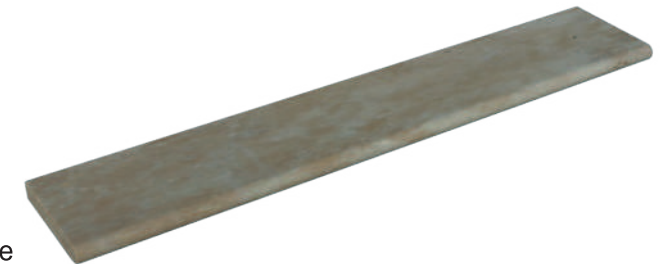

Available Sizes: Pool Copings
• 6" x 12" x 2" Bullnose
• 12" x 24" x 1 1/4" Bullnose
• 12" x 24" x 2" Bullnose
• 12" x 48" x 2" Bullnose
• 12" x 48" x 2" Eased Edge
• 16" x 48" x 2" Bullnose
• 12" x 72" x 2" Bullnose
• 16" x 72" x 2" Bullnose
• 12" x 72" x 2" Eased Edge
• 16" x 72" x 2" Eased Edge
• 24" x 72" x 2" Straight Edge
• 24" x 24" x 2" Four Sides Bullnose Pier Cap