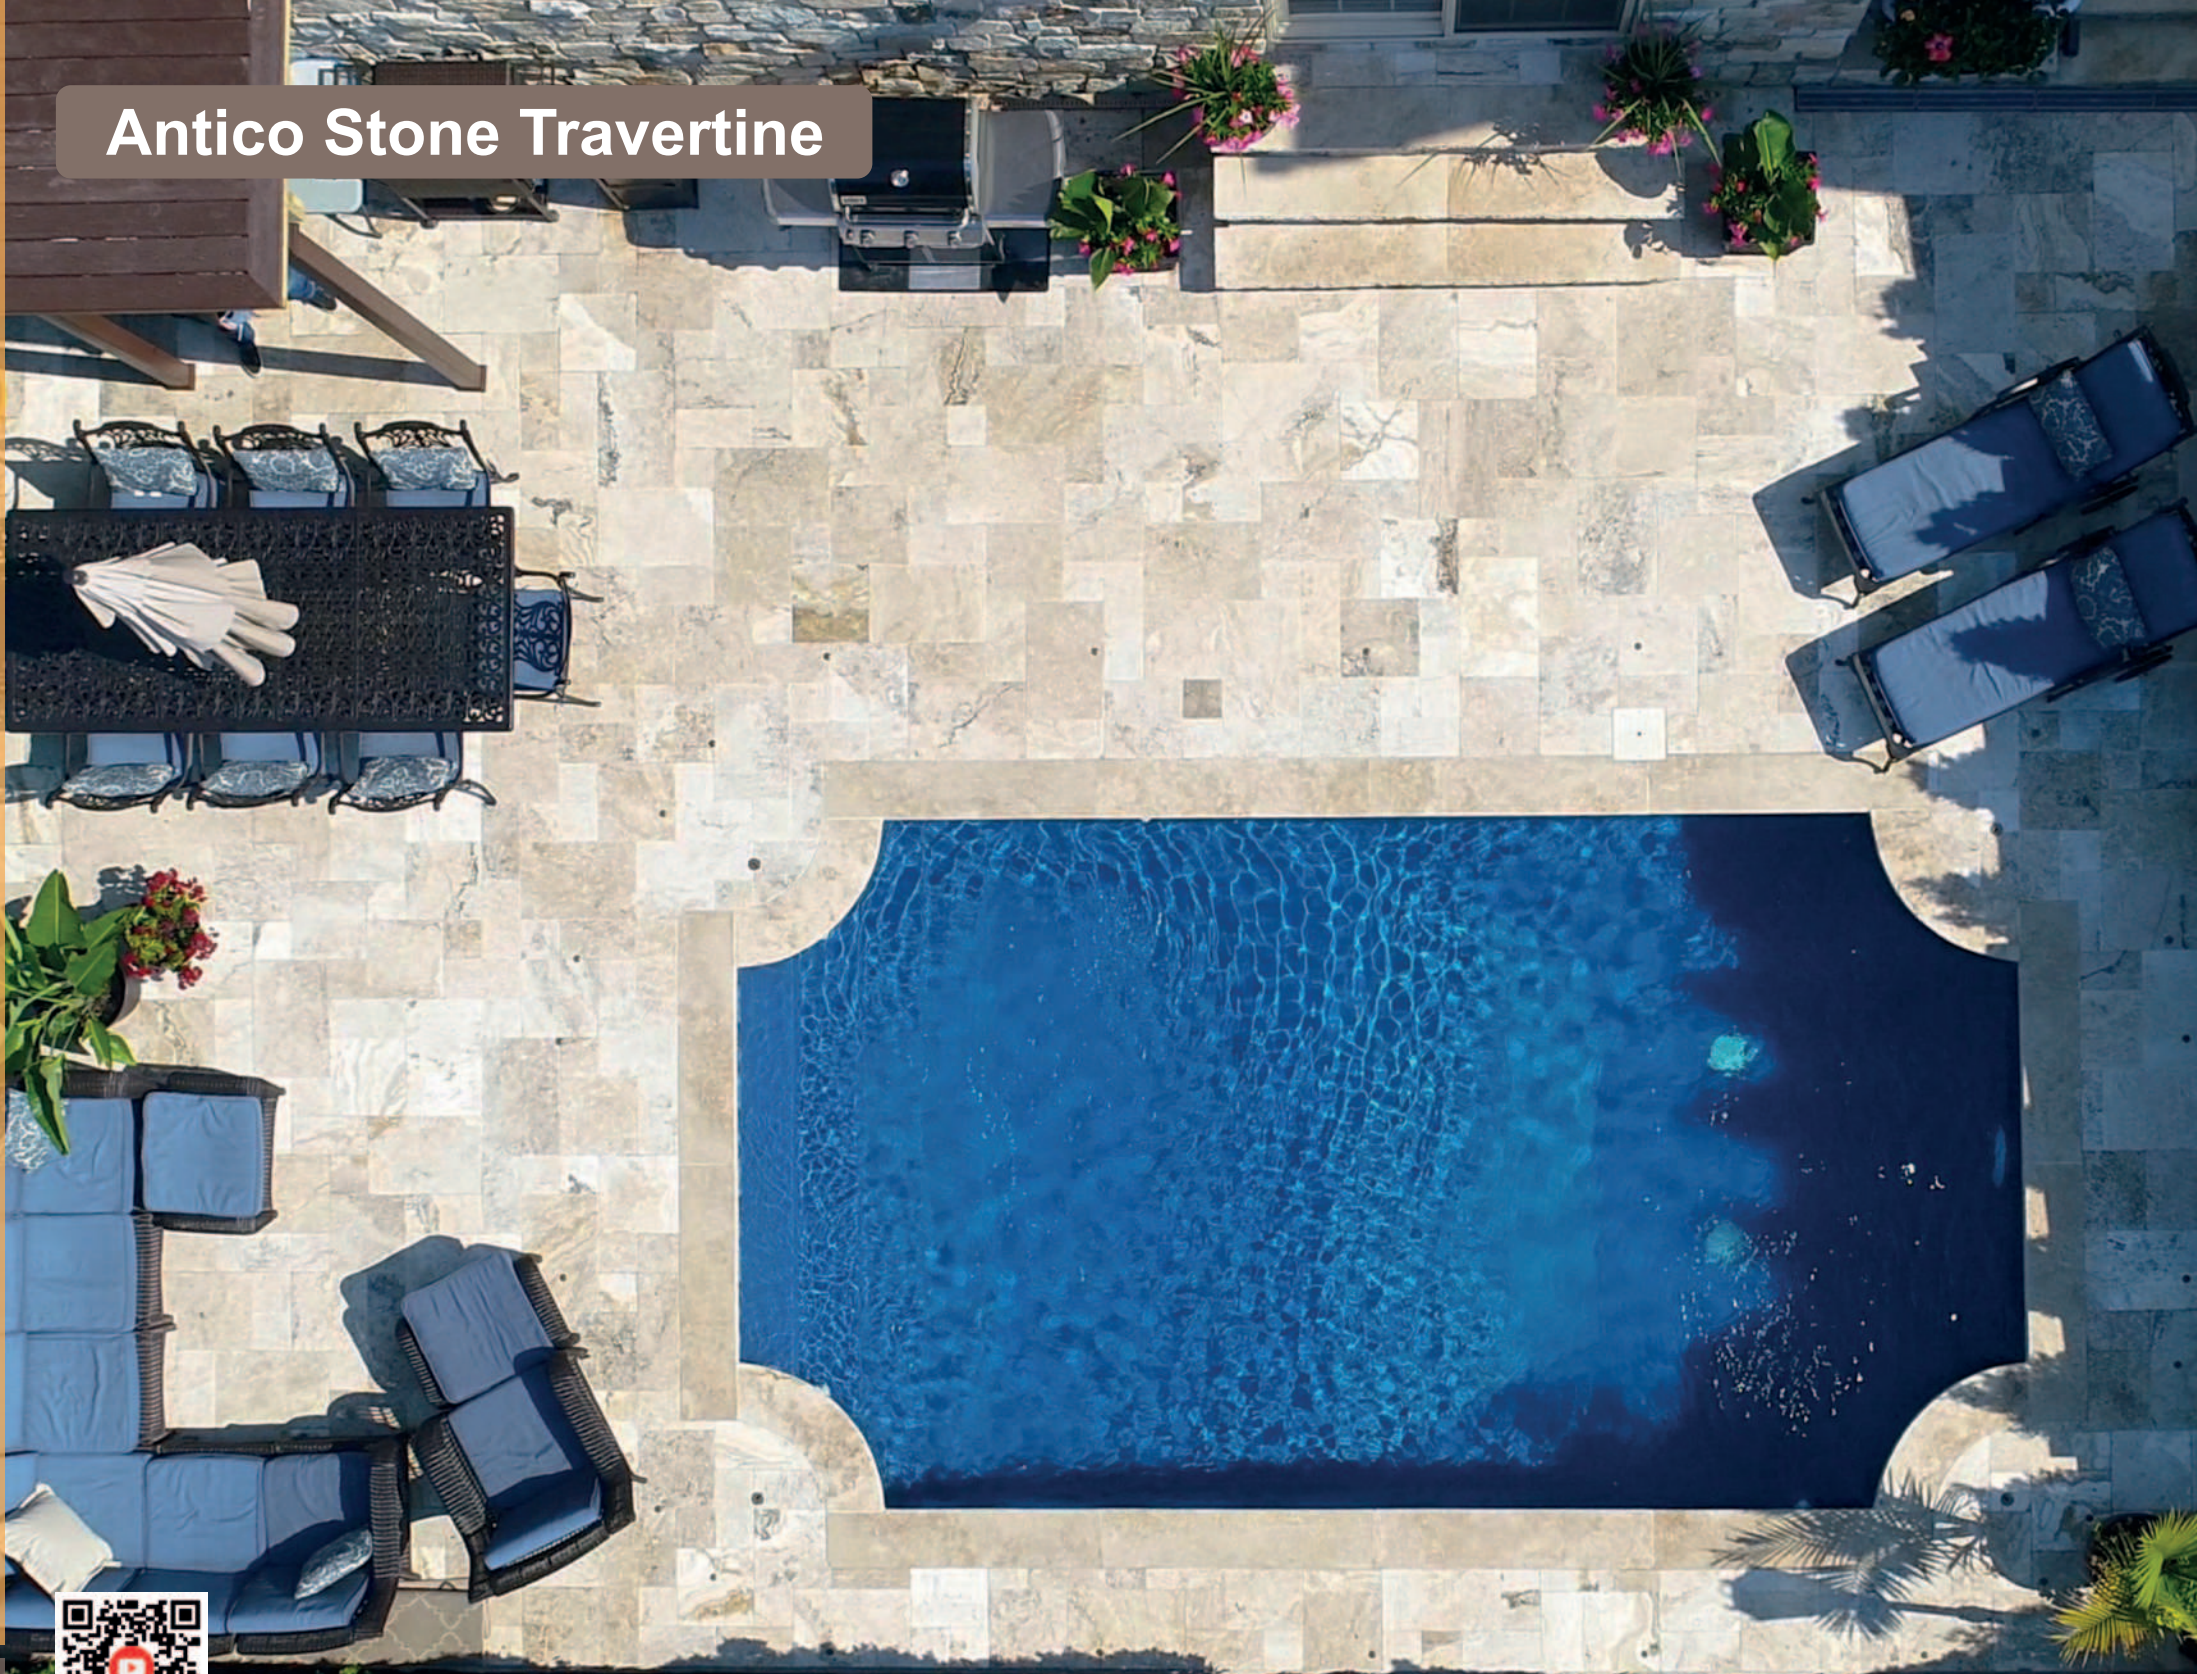

Antico Stone Travertine