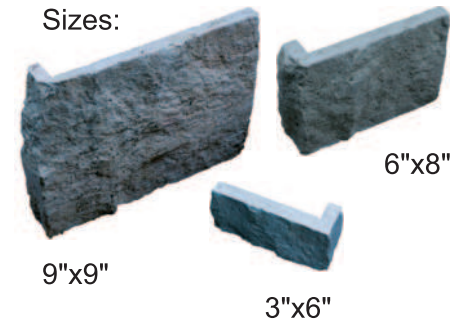

Suggested Veneer Pattern

Veneer Stone Pattern
3 sizes layout

1 set includes:
2 pcs - 9"x9"
4 pcs - 6"x9"
6 pcs - 3"x6"

Blue marble veneer stone tile _____ Corner

Sizes:

Ivory travertine veneer stone tile _____ Corner