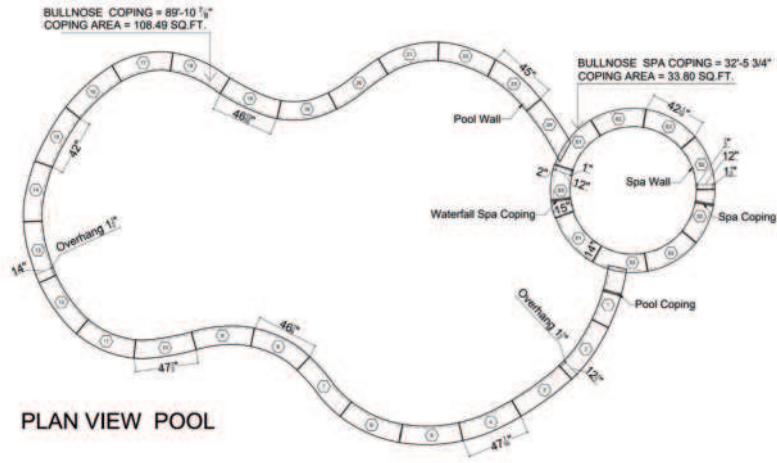

Custom stone fabrication is available:
With a number of different options for customizing stone,
your next project is only limited by your imagination

Laser Templating and Fabrication