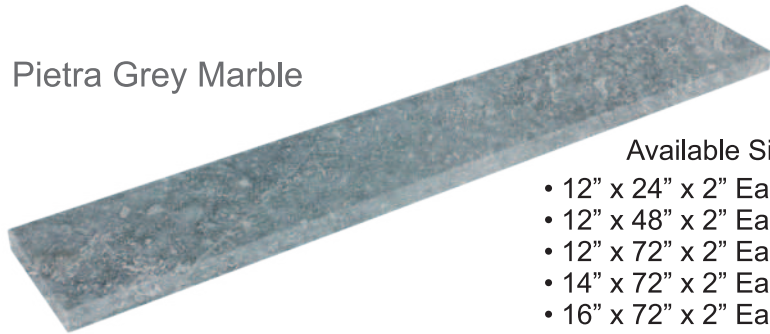

Pietra Grey Marble