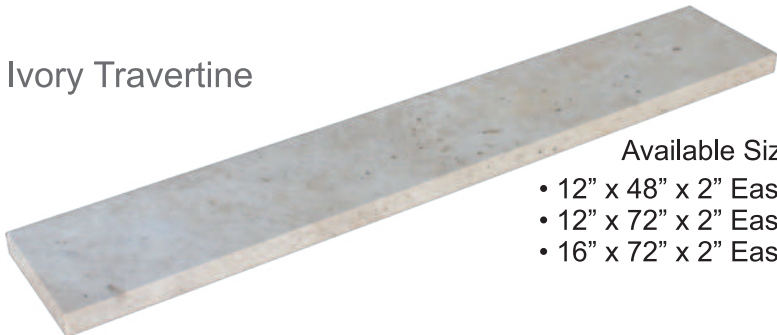

Ivory Travertine

Available Sizes

- 12" x 48" x 2" Eased Edge
- 12" x 72" x 2" Eased Edge
- 16" x 72" x 2" Eased Edge