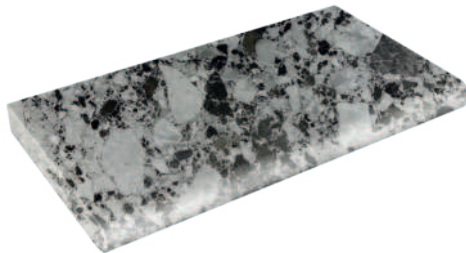

Black Velvet Marble Sandblasted + Acid Washed