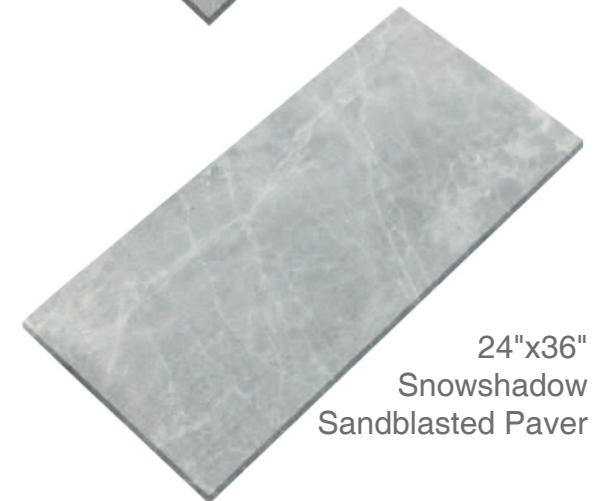

24"x36"
Blue Marble
Sandblasted Paver

24"x36"
Crema Winter Marble
Sandblasted Paver

24"x36"
Maya Beige
Sandstone

24"x36"
Maya Grey
Sandstone

24"x36"
Pietra Grey Marble
Sandblasted +
Acid Washed

24"x36"
Rain Cloud Marble
Sandblasted Paver