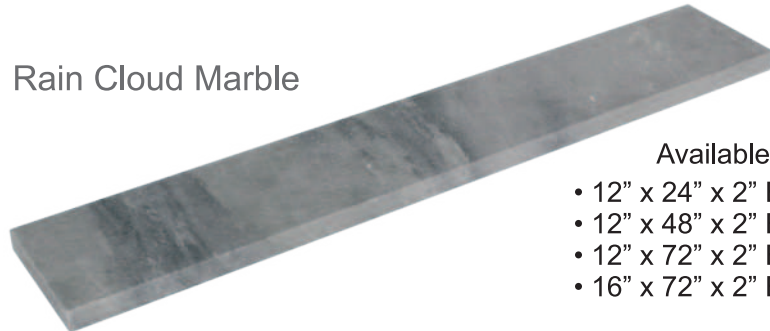

Rain Cloud Marble

Available Sizes

- 12" x 24" x 2" Eased Edge
- 12" x 48" x 2" Eased Edge
- 12" x 72" x 2" Eased Edge
- 16" x 72" x 2" Eased Edge