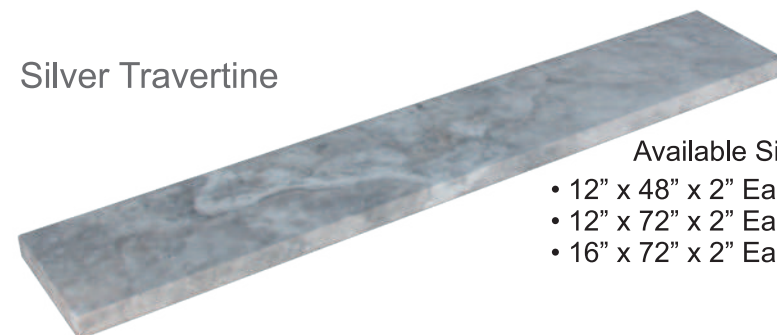

Silver Travertine

Available Sizes

- 12" x 48" x 2" Eased Edge
- 12" x 72" x 2" Eased Edge
- 16" x 72" x 2" Eased Edge