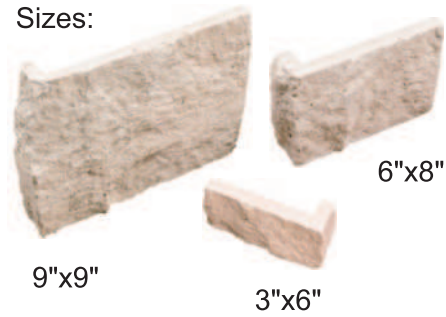

Afyon ice marble veneer tile _____ Corner

Sizes: