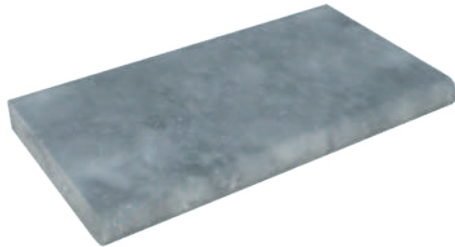

Copings And Treads Collection

Afyon Ice Marble

Available Sizes: Pool Copings Tumbled

- 12" x 24" x 2"

Pool Copings Sandblasted

- | | |
|---|---|
| <ul style="list-style-type: none"> • 6" x 12" x 2" Bullnose • 12" x 24" x 2" Bullnose, Eased Edge • 12" x 48" x 2" Bullnose, Eased Edge • 14" x 72" x 2" Eased Edge • 12" x 24" x 2" Bullnose • 16" x 48" x 2" Bullnose | <ul style="list-style-type: none"> • 16" x 48" x 2" Eased Edge • 12" x 72" x 2" Bullnose • 16" x 72" x 2" Bullnose • 12" x 72" x 2" Eased Edge • 16" x 72" x 2" Eased Edge • 24" x 72" x 2" Straight Edge, Eased Edge |
|---|---|

Blue Marble

Available Sizes: Pool Copings Tumbled

- 12" x 24" x 2" Bullnose

Pool Copings Brushed

- 12" x 72" x 2" Bullnose
- 16" x 72" x 2" Bullnose
- 24" x 72" x 2" Straight Edge

Pool Copings Sandblasted

- | | |
|---|---|
| <ul style="list-style-type: none"> • 6" x 12" x 2" Bullnose • 12" x 24" x 2" Eased Edge • 12" x 48" x 2" Bullnose, Eased Edge • 14" x 72" x 2" Eased Edge • 16" x 48" x 2" Bullnose • 16" x 48" x 2" Eased Edge | <ul style="list-style-type: none"> • 12" x 24" x 2" Bullnose • 12" x 72" x 2" Bullnose • 16" x 72" x 2" Bullnose • 12" x 72" x 2" Eased Edge • 16" x 72" x 2" Eased Edge • 24" x 72" x 2" Straight Edge, Eased Edge |
|---|---|