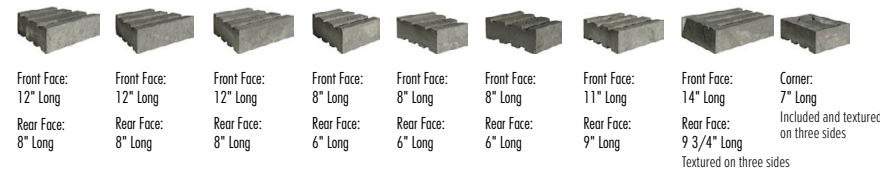

OMEGA NATURAL STONE DOUBLE-SIDED WALLSTONES

Omega Natural 7 (All 10" Deep x 7" High)
Depth will vary due to texture from 9 3/4" - 10"

OMEGA NATURAL STONE COLUMN KIT

22" Width x 22" Deep x 42" to 49" High