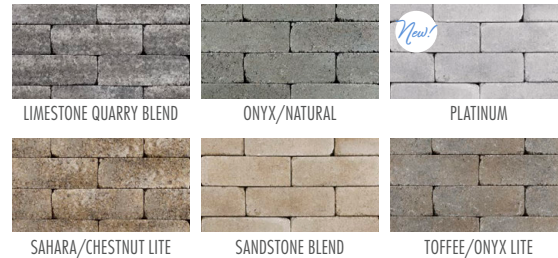

# WALLSTONES Color Selection Guide

### OLDE ENGLISH NON TUMBLED WALL™

4" High x 8" Deep x 12" Long

COAL MOCHA LIMESTONE QUARRY BLEND ONYX/NATURAL  
 PLATINUM SAHARA/CHESTNUT LITE SANDSTONE BLEND TOFFEE/ONYX LITE

4" High x 8" Deep x 20" Long

LIMESTONE QUARRY BLEND ONYX/NATURAL PLATINUM  
 SAHARA/CHESTNUT LITE SANDSTONE BLEND TOFFEE/ONYX LITE