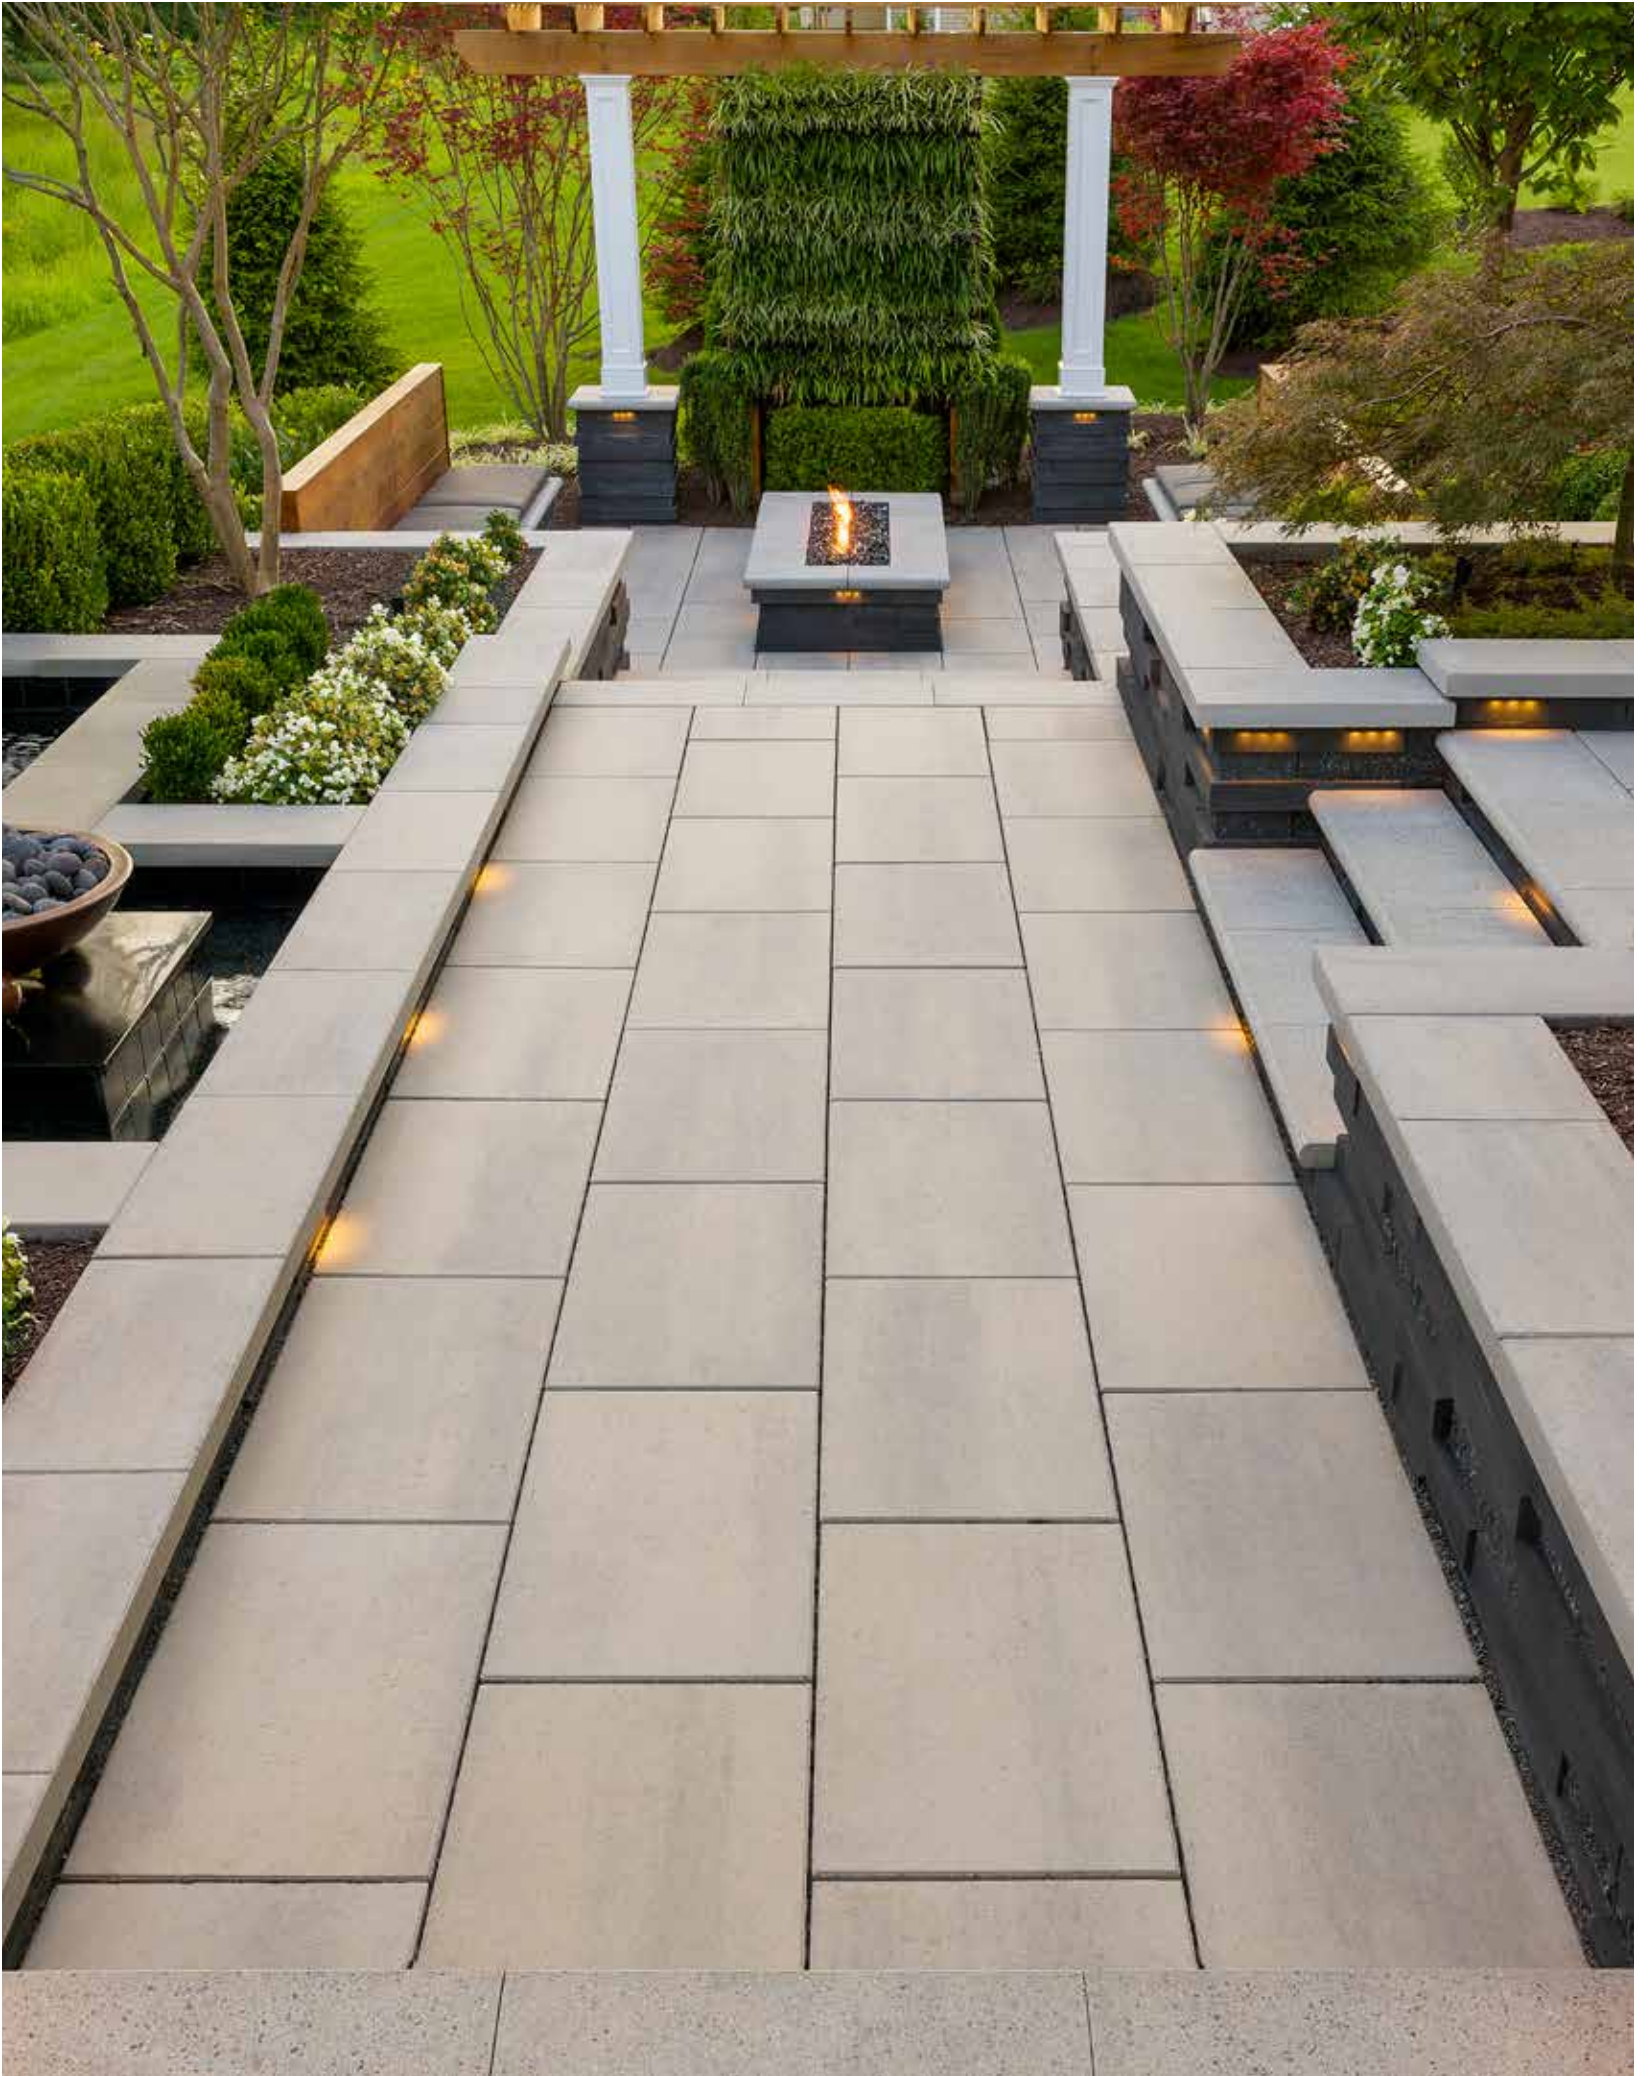

Grande

Height: 2 3/8 in

19 1/2 x 32 1/2

*See p. 7 for list of
Midwestern States

Various sizes - Champlain Grey - Slate

Now available with
HD² technology!

Blu 60 mm

HD² *Modern Collection* Slab