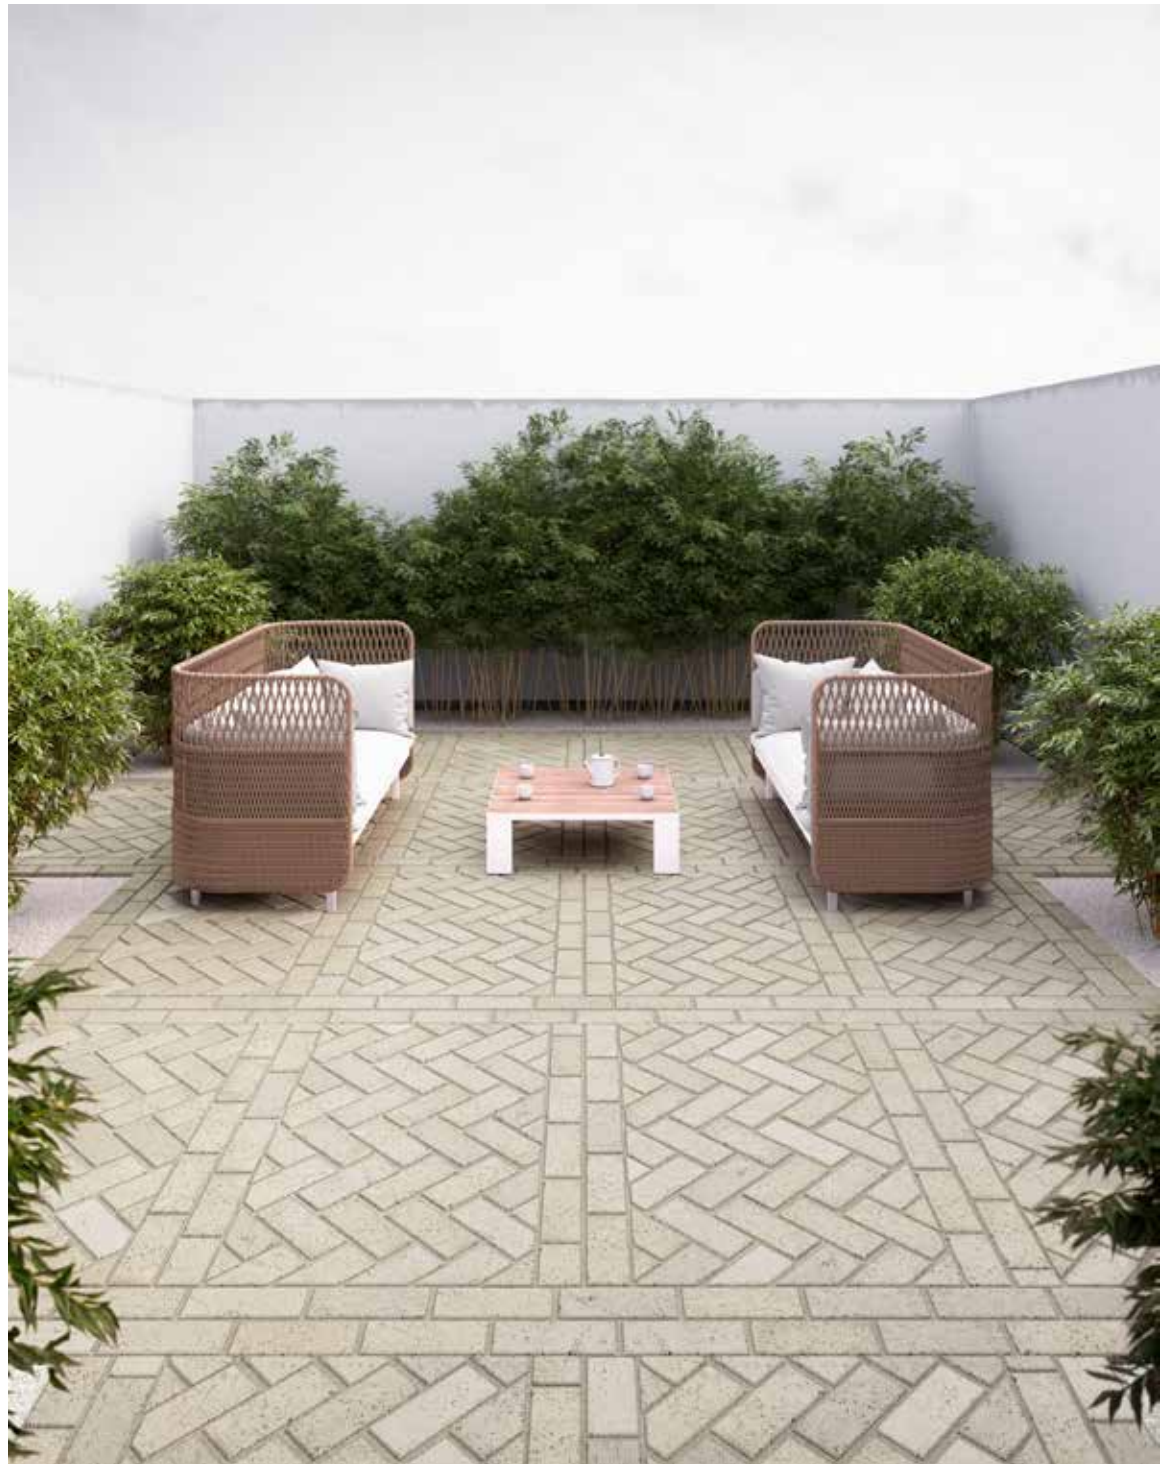

Now available with
HD² technology!

Travertina Raw

Ⓢ ❄️ 💧 **HD²** Paver

Riviera

Rock Garden
Brown

Ivory

Ivory

Height: 2 ³/₄ in