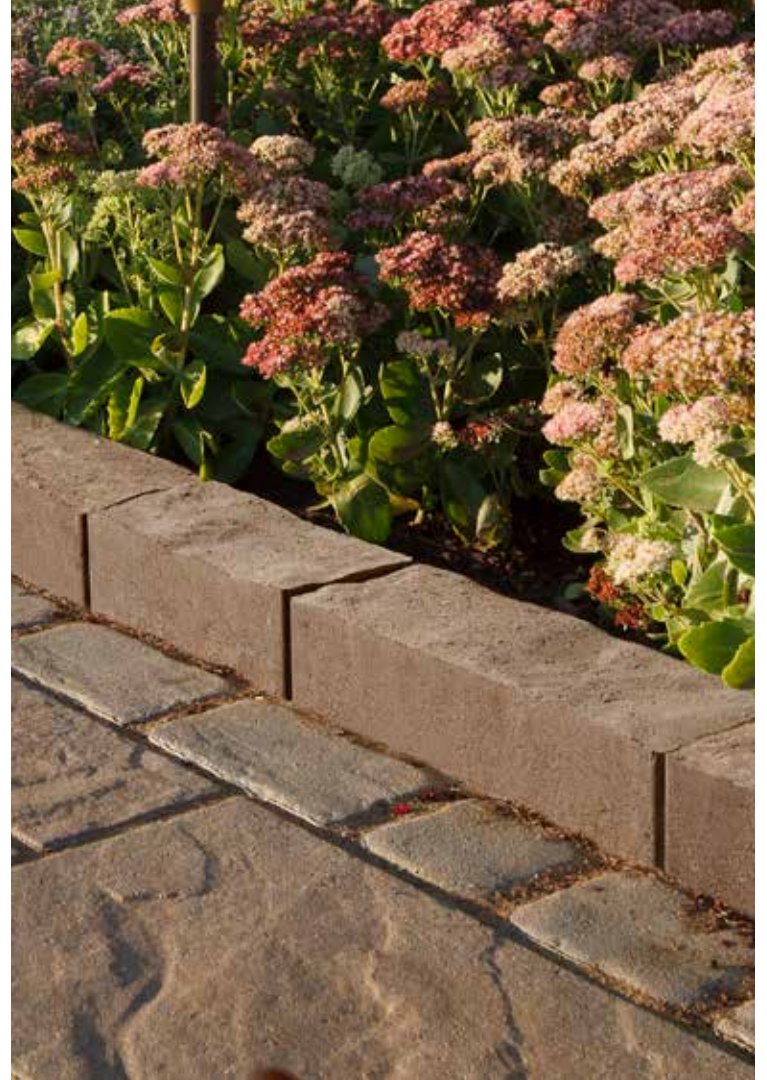

Brandon

Edge (T) ❄️

Chestnut Brown

Sandlewood

Onyx Black

Champlain Grey

Chestnut Brown

Shale Grey

Chocolate Brown

Various sizes

Depth: 3 15/16 in

7 1/16 x 8 7/8

7 1/16 x 12 13/16

7 1/16 x 16 3/4

Depth 1: 7 3/4 in Depth 2: 8 in

6 x 48