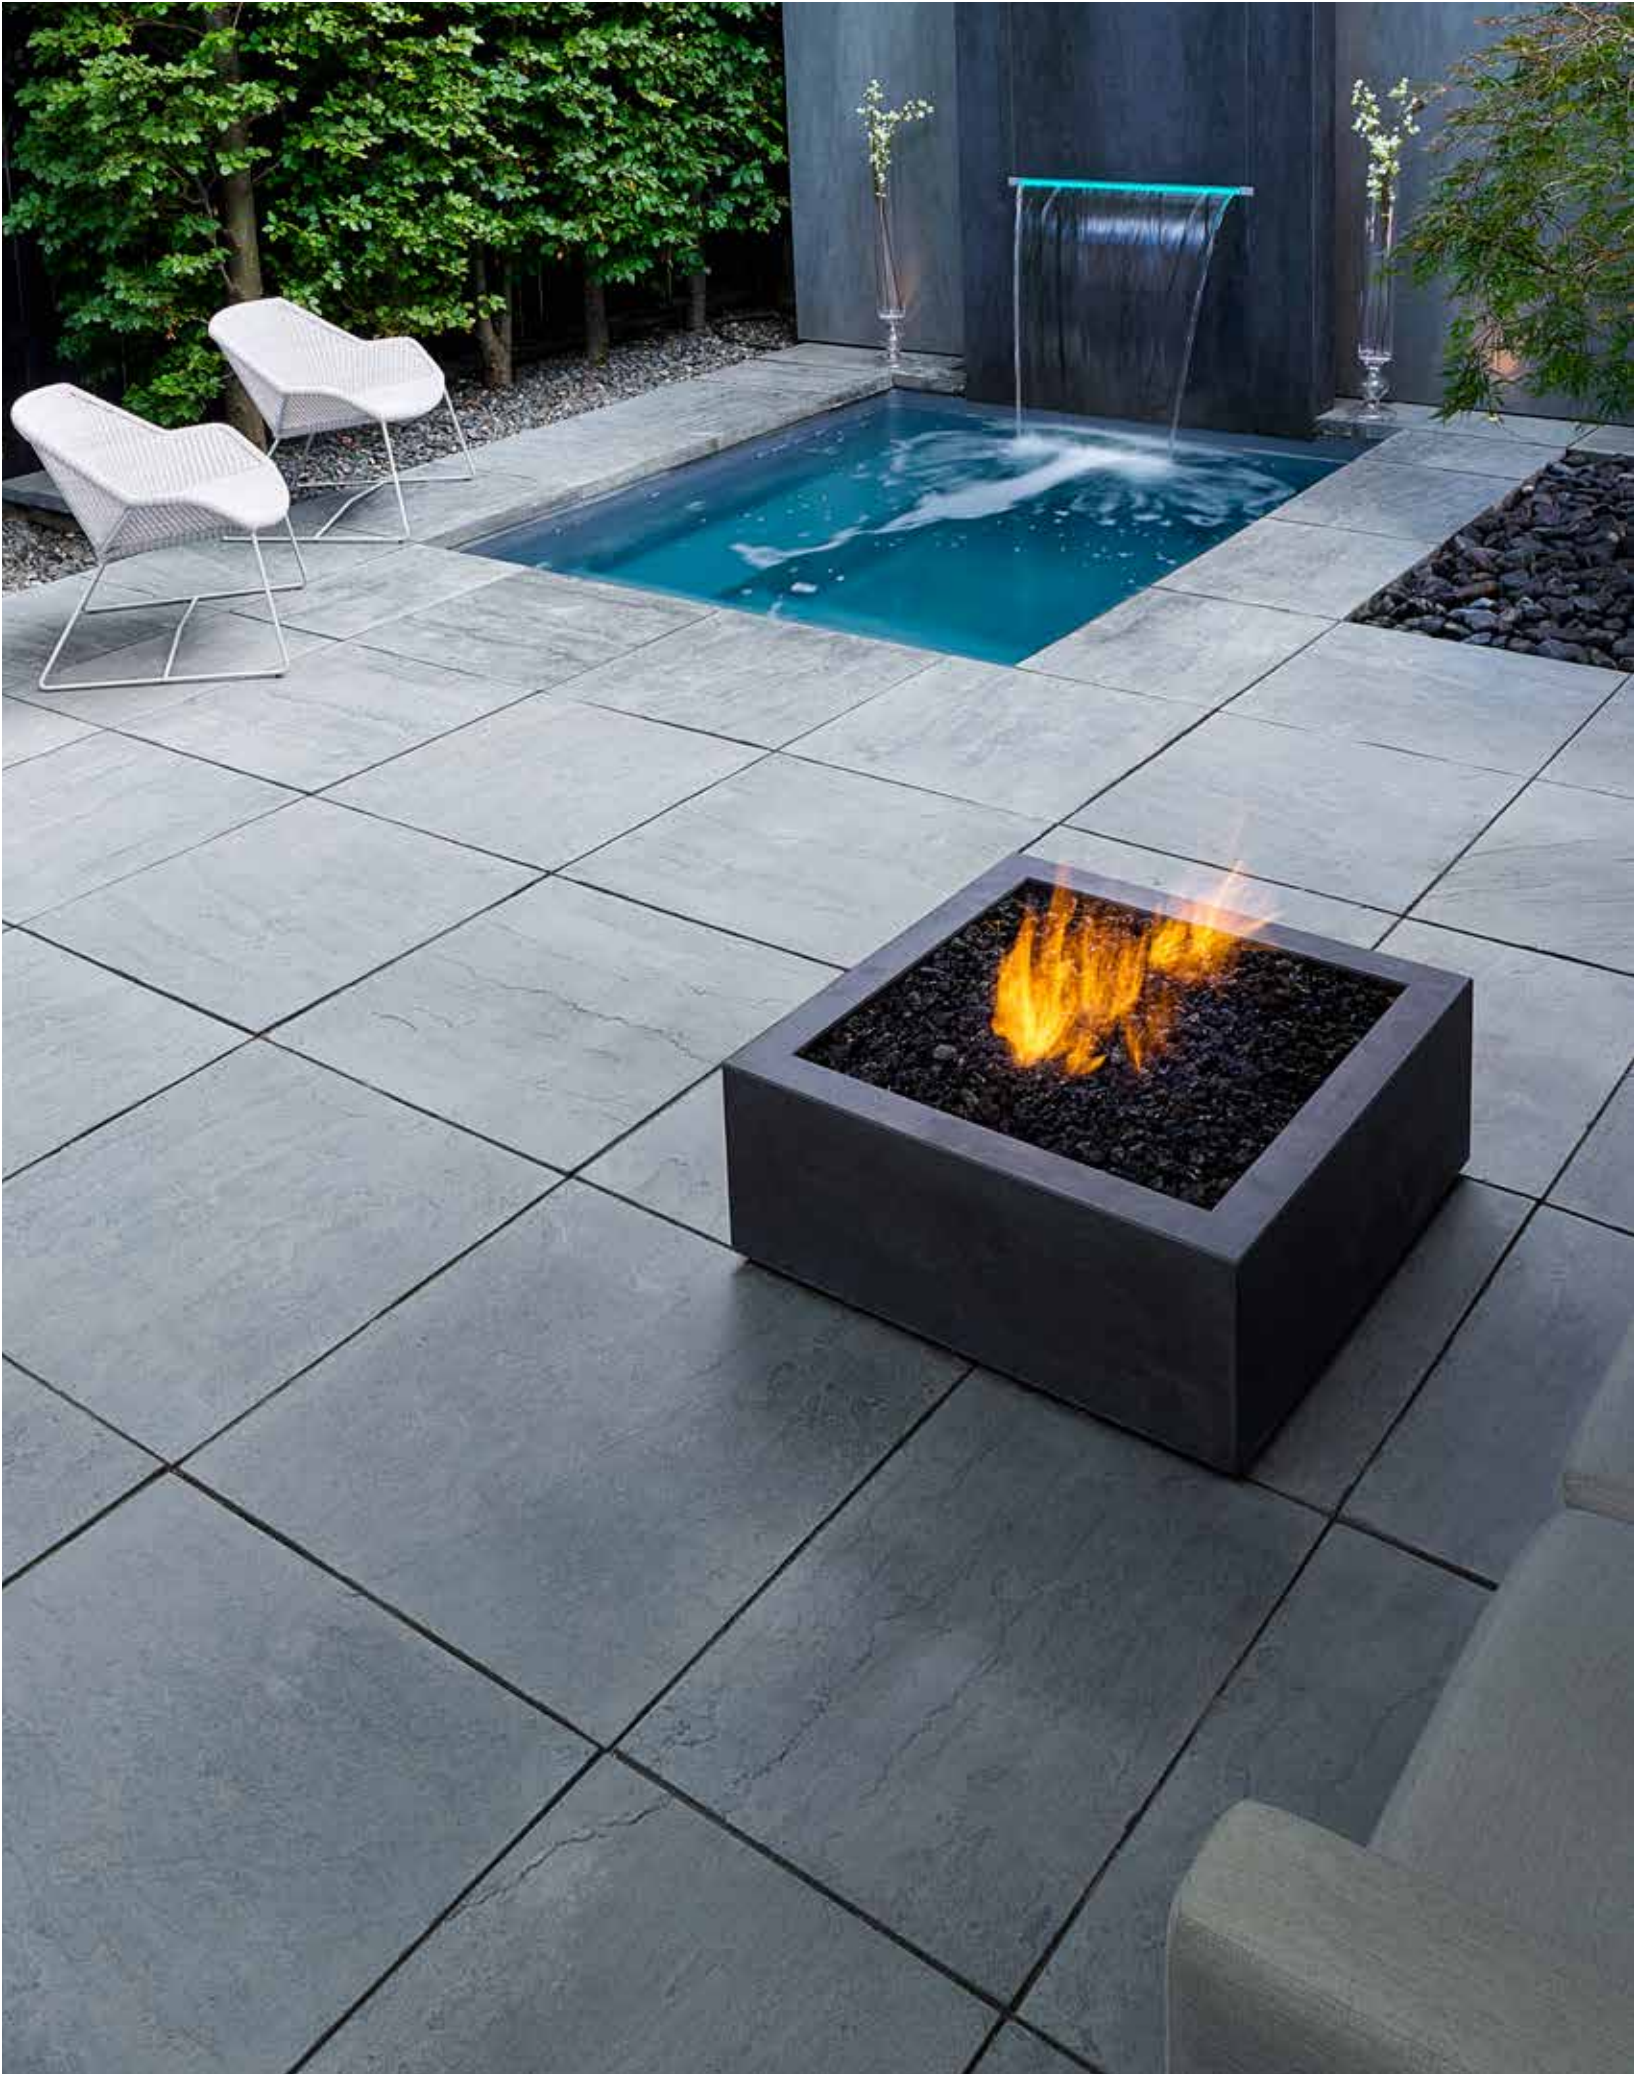

30 × 20

30 × 30

Height: 2 ¼ in

30 × 30

Blu 60 mm

Slate Collection Slab    **HD²**

Now available with **HD²** technology!

Various sizes - Champlain Grey - Slate