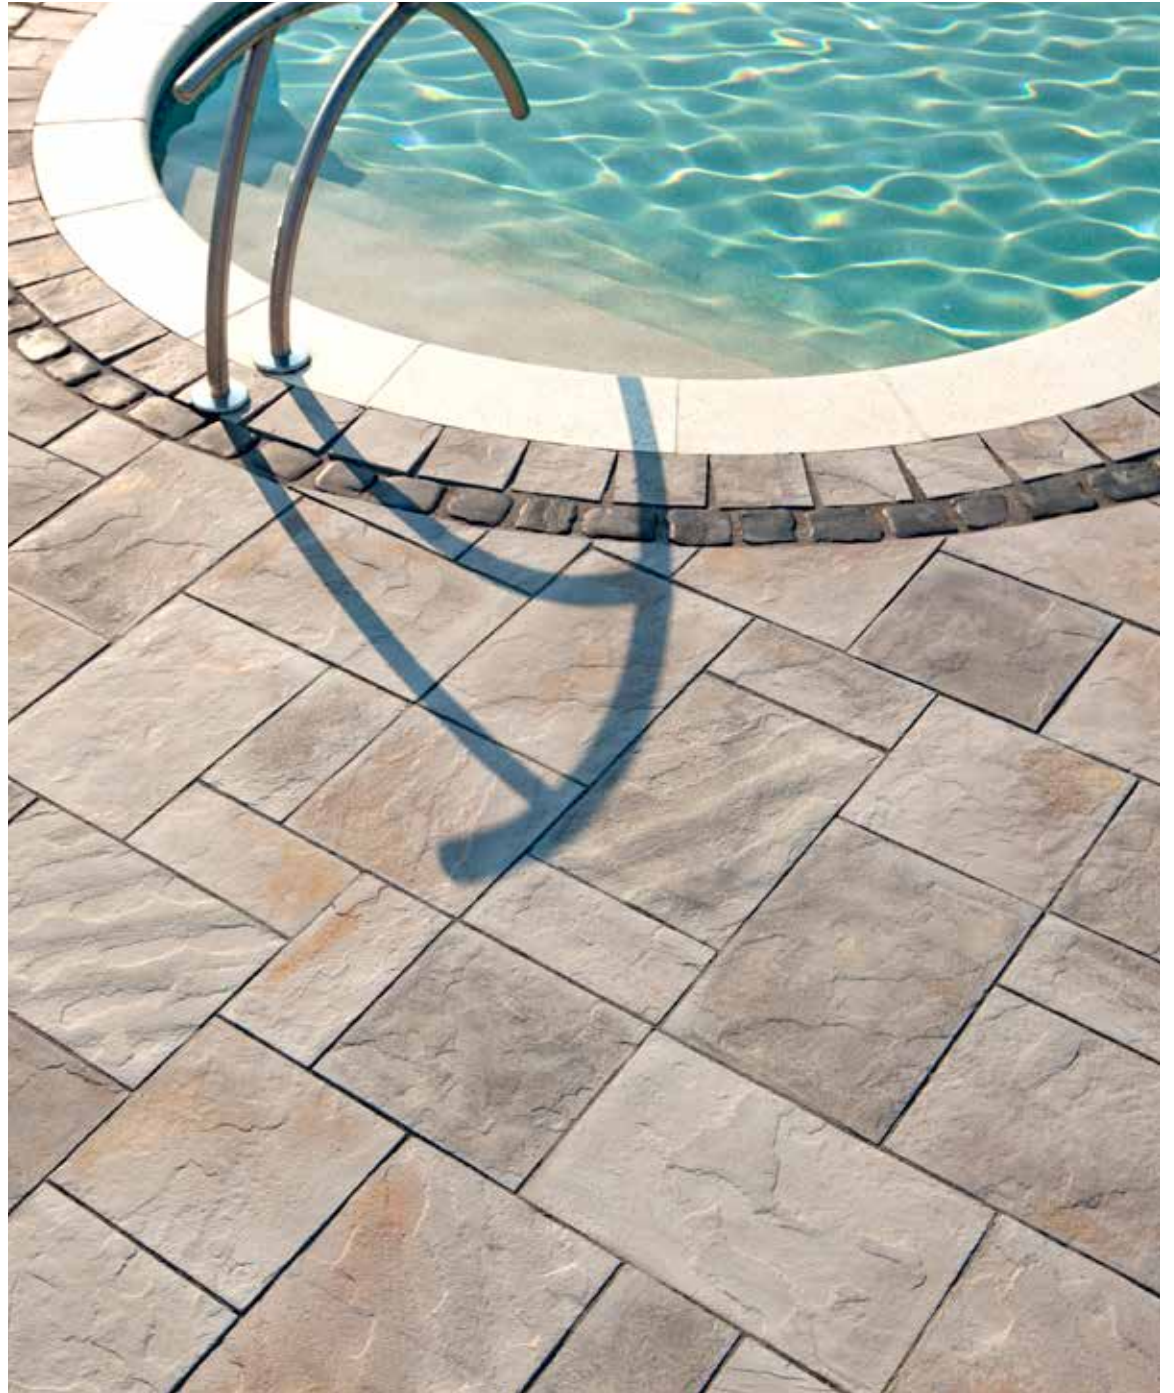

11 15/16 x 10 11/16

Now available with
HD² technology!

Inca

Ⓢ ❄️ **HD²** Slab

Baja Beige

Victoria

Riviera

Victoria