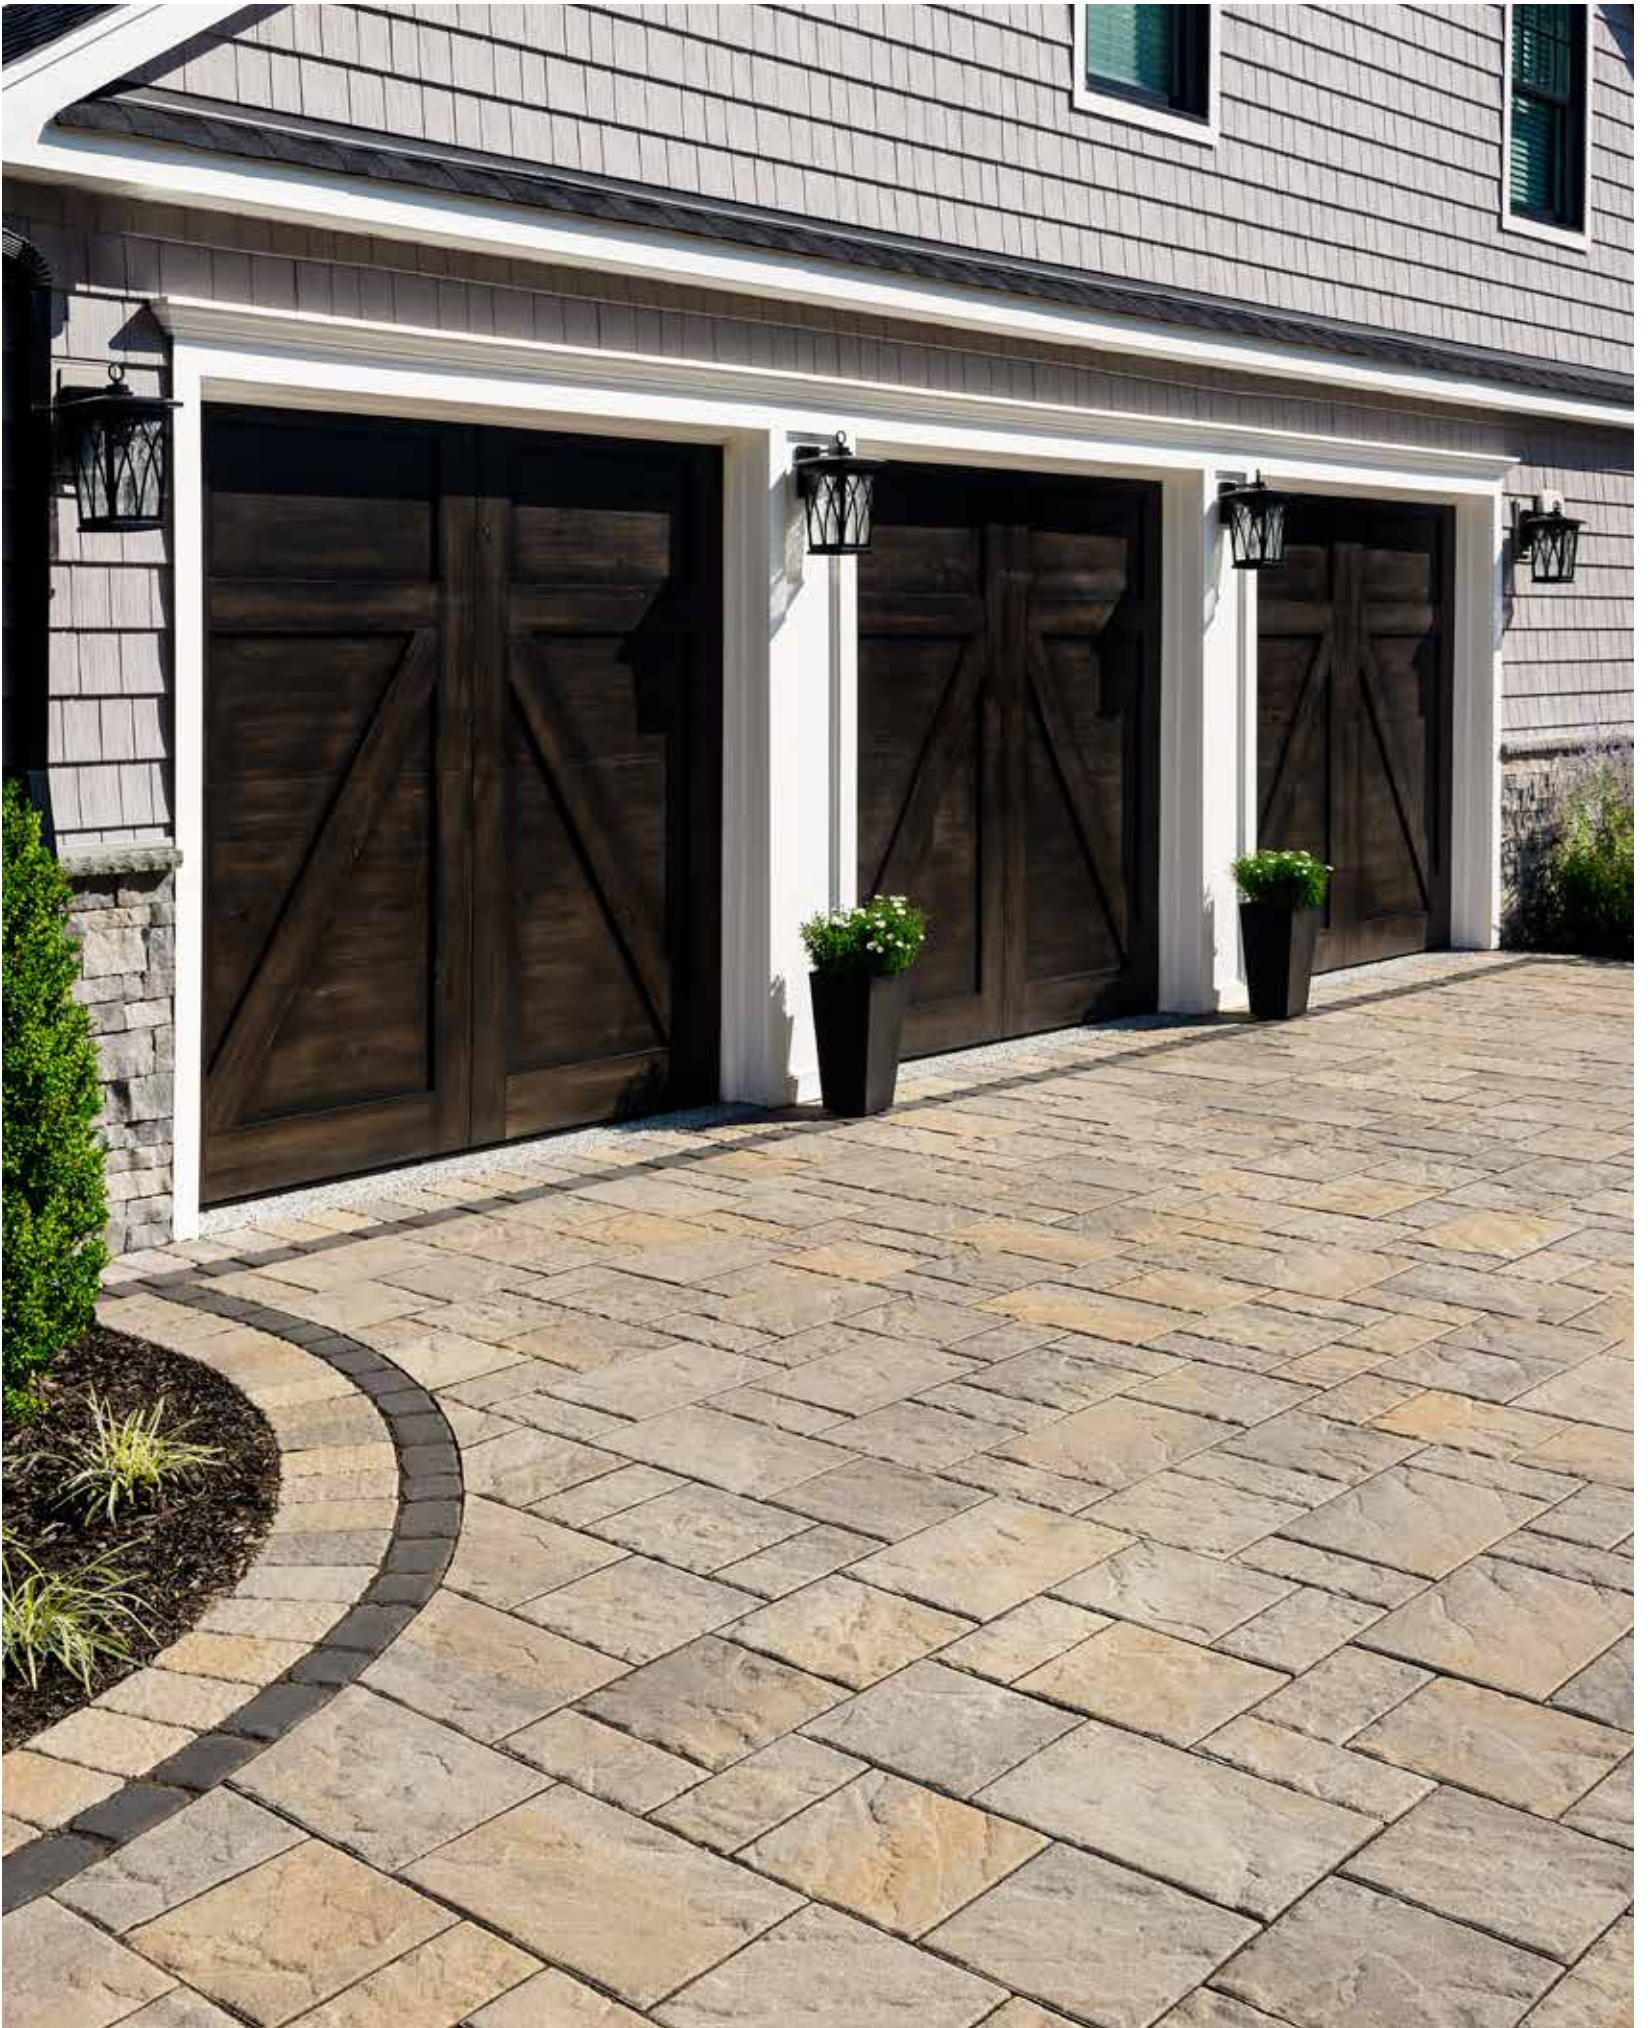

Various sizes - Champlain Grey - Slate