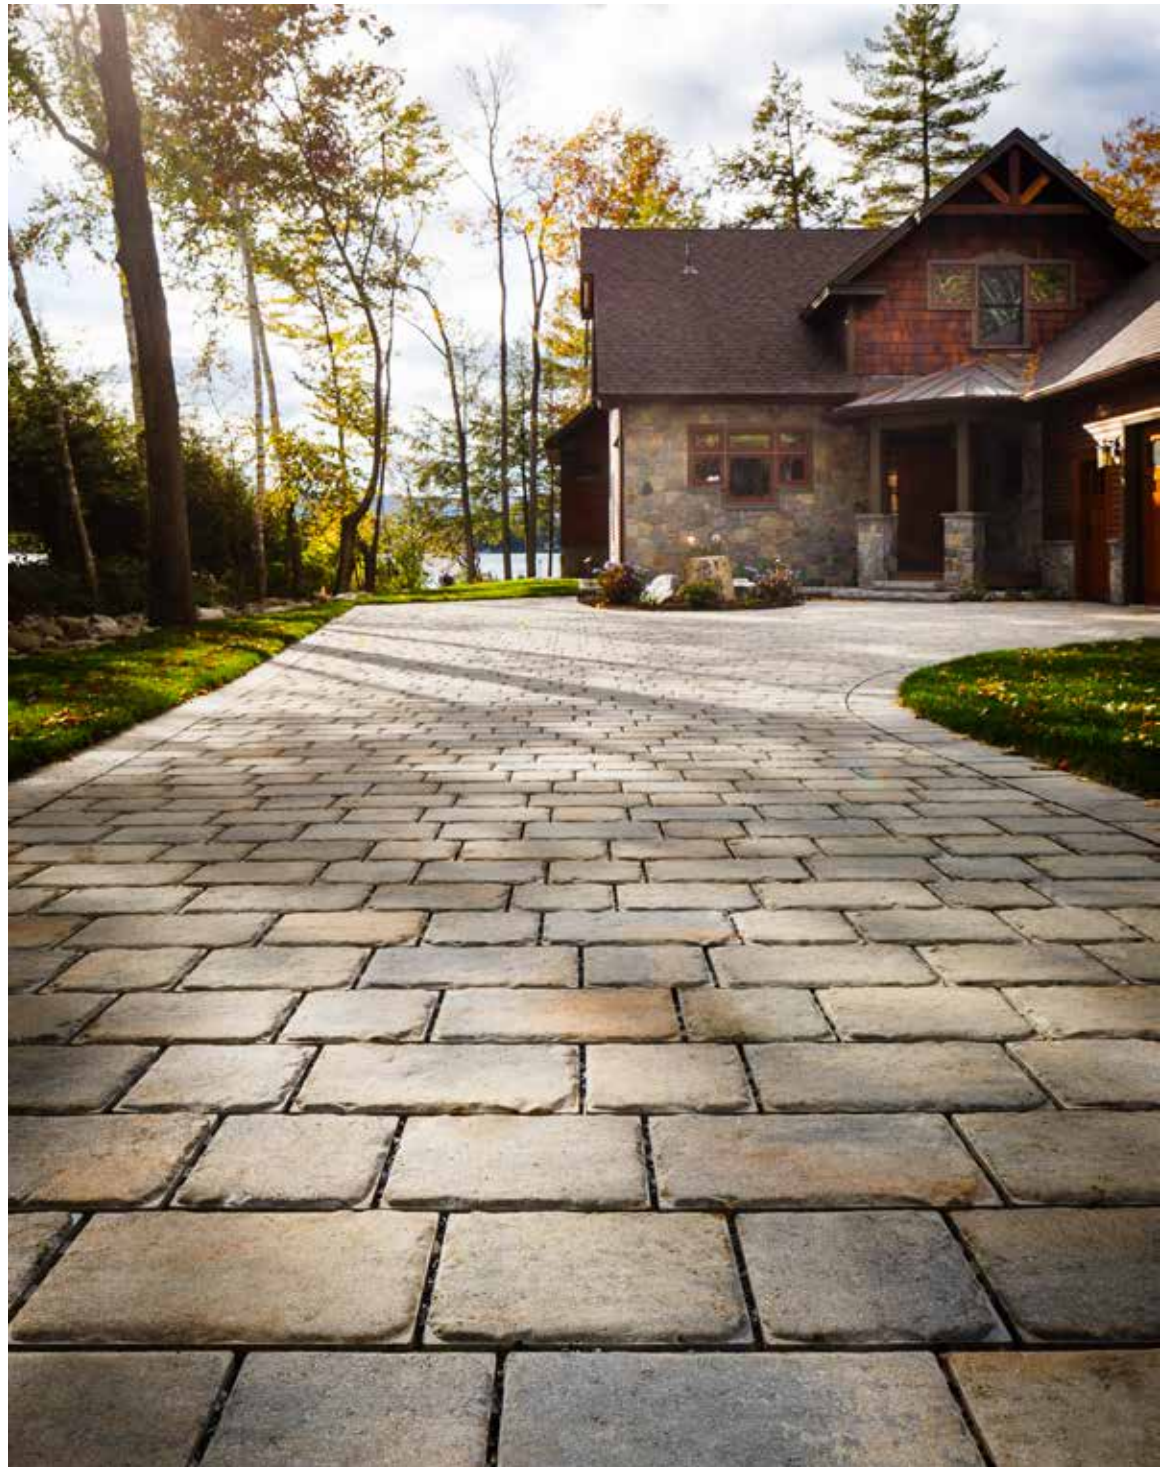

Chestnut Brown

Sandlewood

Champlain Grey

Shale Grey

Champlain Grey

Various sizes

Height: 3 1/8 in

9 x 9