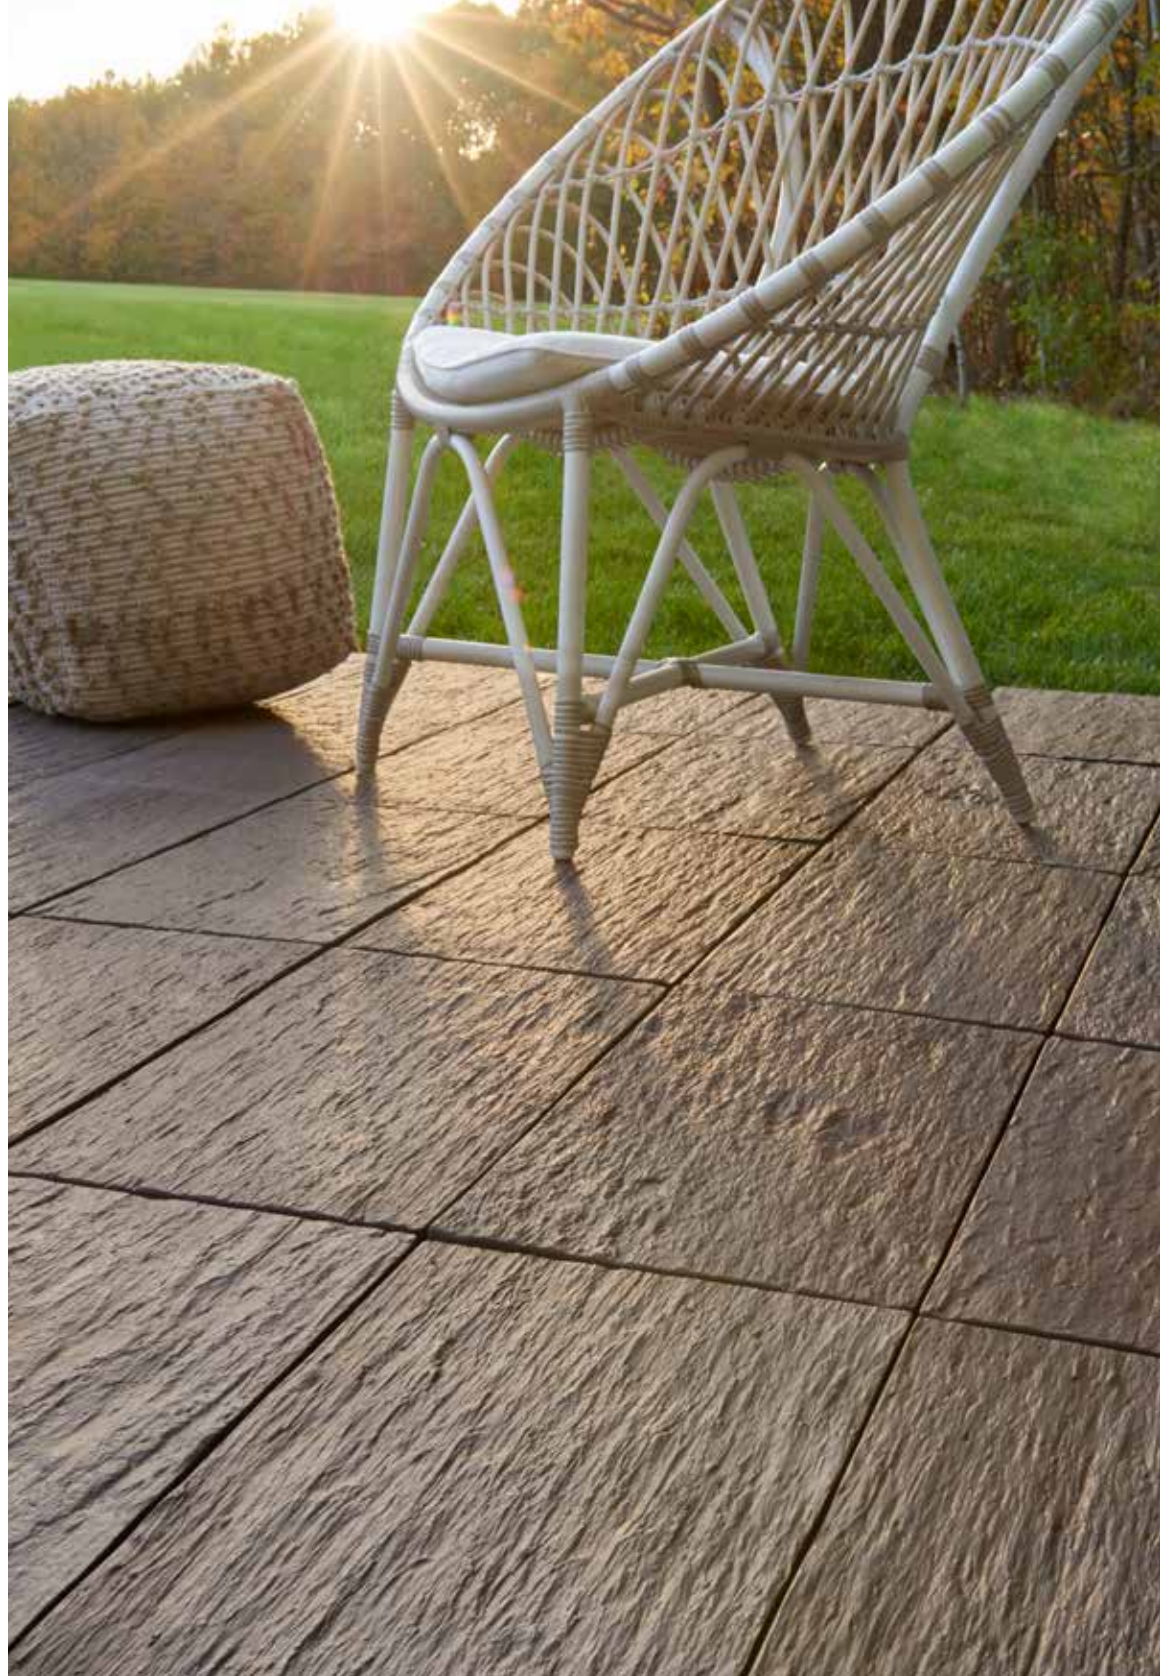

Hazelnut Brandy

Now available with
HD² technology!

Dunes

Ⓢ ⓧ **HD²** Slab

Rock Garden
Brown

Chocolate
Brown

Riviera

Height: 2 ¼ in