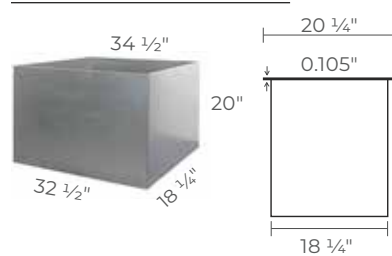

Brandon Rectangle insert

Piedimonte caps & metal fire pit insert included. Techo-Bloc is not responsible for any damages to the fire pit if it is not installed with an insert sleeve or accessory kit.

	Height	Width	Length
SQUARE	19 15/16	53 1/2	53 1/2
RECTANGLE	19 15/16	44 1/2	57 3/4