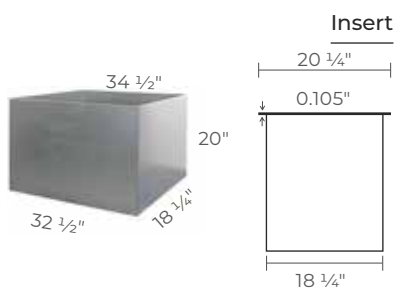

Height	Width	Length
18	51 3/4	51 3/4

Riviera

Raffinato

Ⓣ ❄️ Fire pit

Greyled Nickel /
Onyx Black

Beige Cream /
Greyled Nickel

12" x 24" caps & metal fire pit insert included. Techo-Bloc is not responsible for any damages to the fire pit if it is not installed with an insert sleeve or accessory kit.