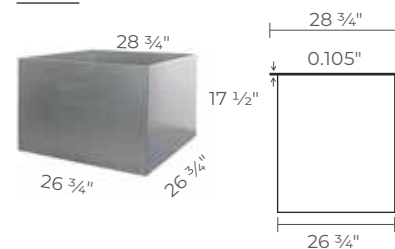

	Height	Width	Length
SQUARE	19 15/16	53 1/2	53 1/2
RECTANGLE	19 15/16	44 1/2	57 3/4

Prescott

Fire pit  

Riviera

Rock Garden Brown

Insert

Piedimonte caps & metal fire pit insert included. Techo-Bloc is not responsible for any damages to the fire pit if it is not installed with an insert sleeve or accessory kit.

Height	Width	Length
18	51 3/4	51 3/4

Riviera

Raffinato

Ⓣ ❄️ Fire pit

Greyled Nickel /
Onyx Black

Beige Cream /
Greyled Nickel

12" x 24" caps & metal fire pit insert included. Techo-Bloc is not responsible for any damages to the fire pit if it is not installed with an insert sleeve or accessory kit.