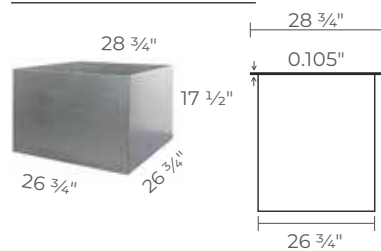

Brandon Square insert