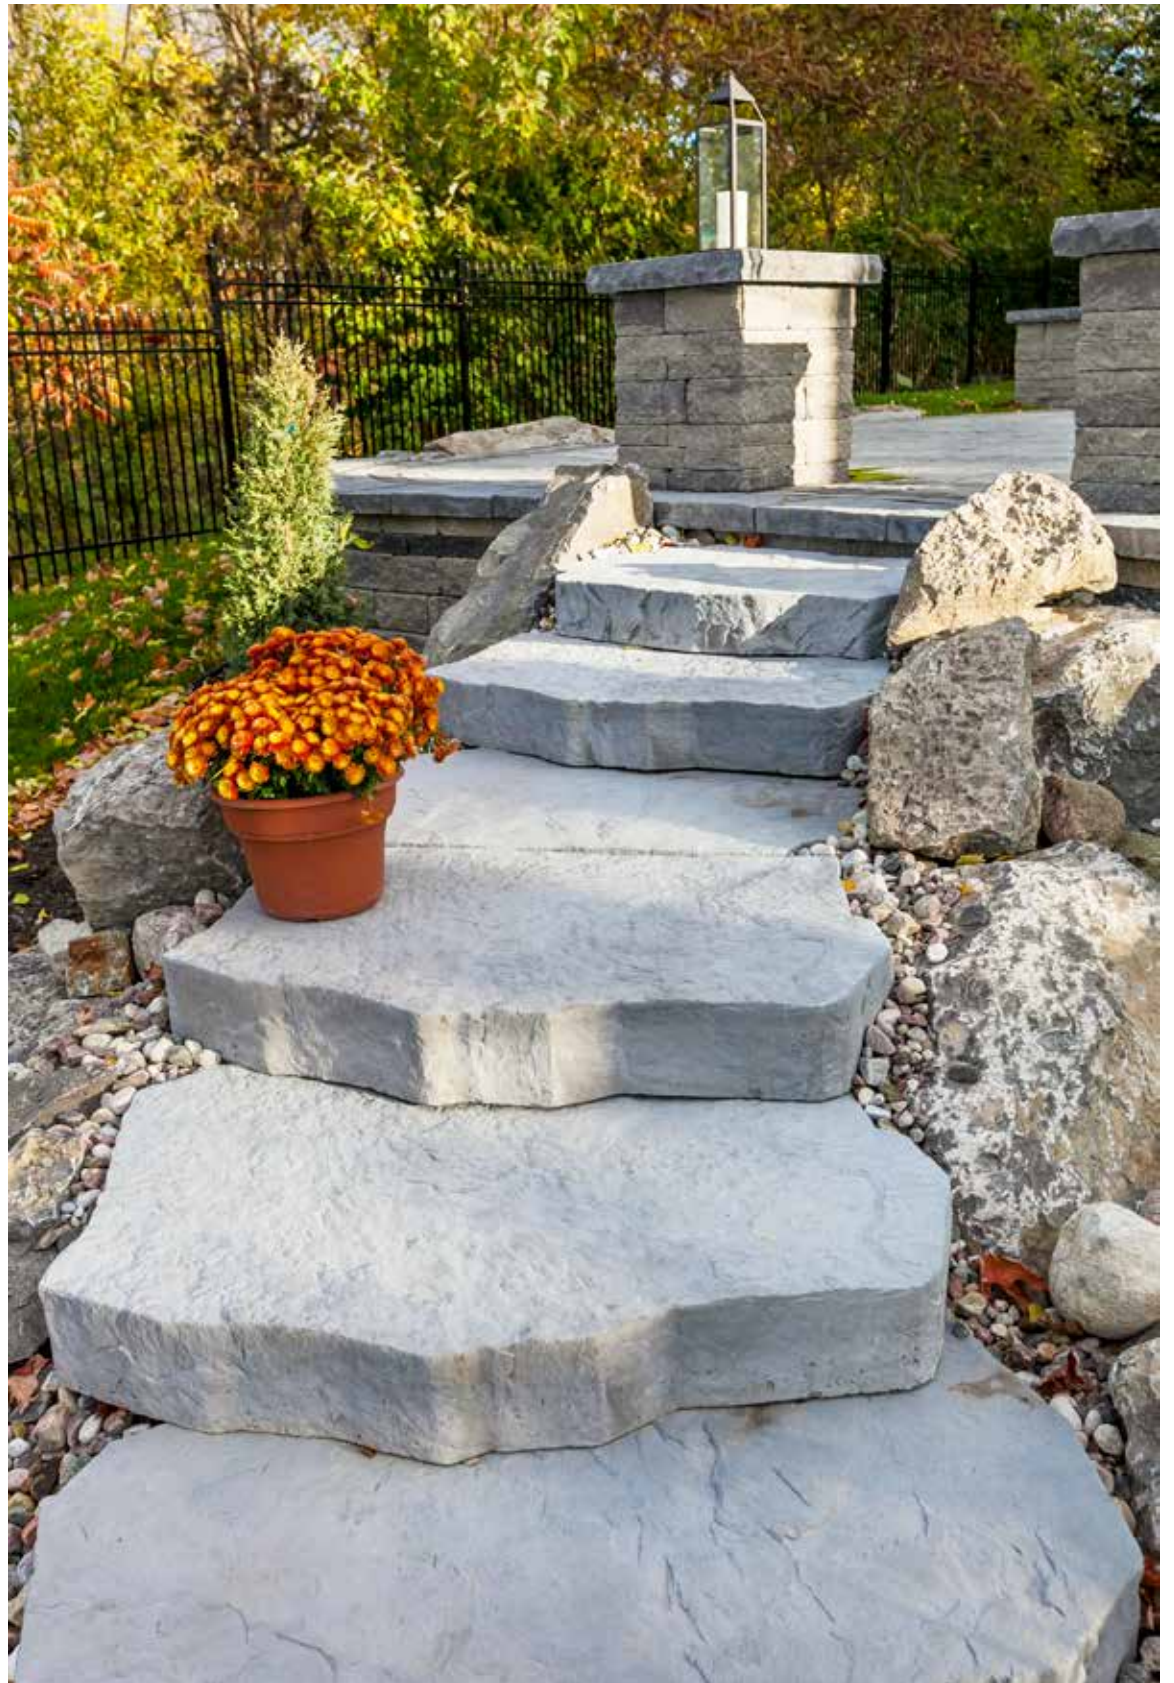

Maya

Ⓢ ❄️ Step