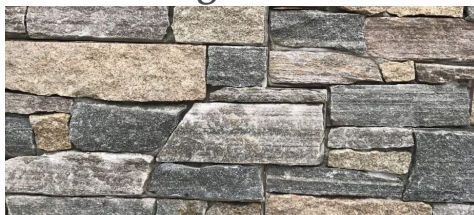

Steel Bay Rustic Ashlar

Height: 2"-8"
Length: 6"-18"

Vineyard Granite™ Ashlar

Height: 3"-7"
Length: 4"-14"

Austin Rustic Ashlar

Height: 2"-12"
Length: 4"-15"

Round

Boston Blend™ Round

Height: 6"-11"
Length: 6"-16"

Newport Mist™ Round

Height: 6"-11"
Length: 6"-16"

Stone Panels

Interlocking Stone Panels

Cambridge Blend Stone Panels

Greenfield Gray Stone Panels

Full Flat