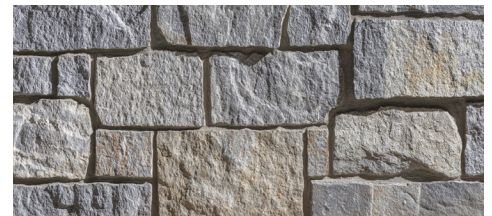

Hudson Valley Rustic Ashlar

Height: 2"-7"
Length: 5"-17"

Newport Mist™ Ashlar

Height: 3"-7"
Length: 4"-14"

Oyster Bay™ Ashlar

Height: 3"-7"
Length: 4"-14"

Shadow Mountain Rustic Ashlar

Height: 4"-15"
Length: 4"-15"

Steel Bay Rustic Ashlar

Height: 2"-8"
Length: 6"-18"

Vineyard Granite™ Ashlar

Height: 3"-7"
Length: 4"-14"

Austin Rustic Ashlar

Height: 2"-12"
Length: 4"-15"

Round

Boston Blend™ Round