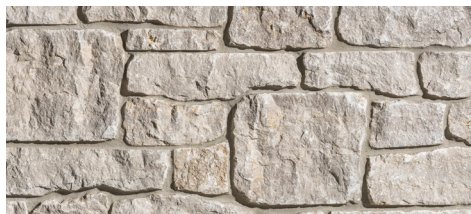

Hudson Valley Rustic Ashlar

Height: 2"-7"
Length: 5"-17"

Newport Mist™ Ashlar

Height: 3"-7"
Length: 4"-14"

Oyster Bay™ Ashlar

Height: 3"-7"
Length: 4"-14"

Shadow Mountain Rustic Ashlar

Height: 4"-15"
Length: 4"-15"

Steel Bay Rustic Ashlar

Height: 2"-8"
Length: 6"-18"

Vineyard Granite™ Ashlar

Height: 3"-7"
Length: 4"-14"

Austin Rustic Ashlar

Height: 2"-12"
Length: 4"-15"

Round

Boston Blend™ Round