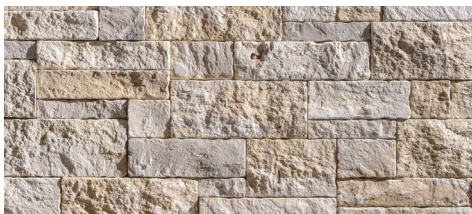

Standard Cut

Cottage Standard Cut

Height: 2", 3", 4", 6"
Length: 4"-16"