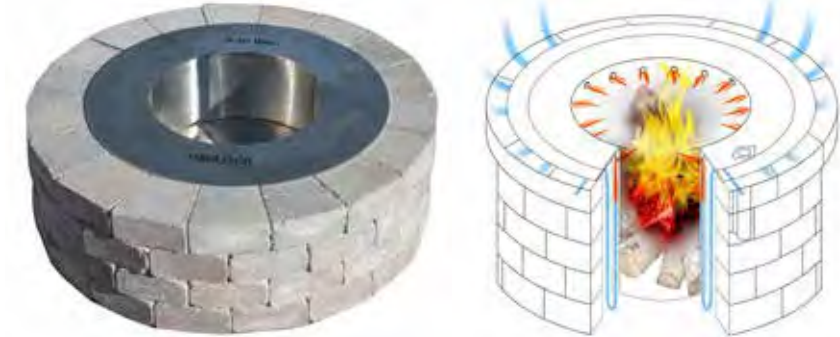

## UNILOCK REDUCED SMOKE INSERT UTILIZING ZENTRO TECHNOLOGY

There's nothing like relaxing around a fire to bring family and friends closer together. But with ordinary fires, smoke always blows in someone's face - usually yours. With Unilock Reduced Smoke Inserts, stinging eyes are a thing of the past. Zentro's patent-pending technology reburns smoke before it gets anywhere near your eyes. Say hello to good time and good-bye to smoke.