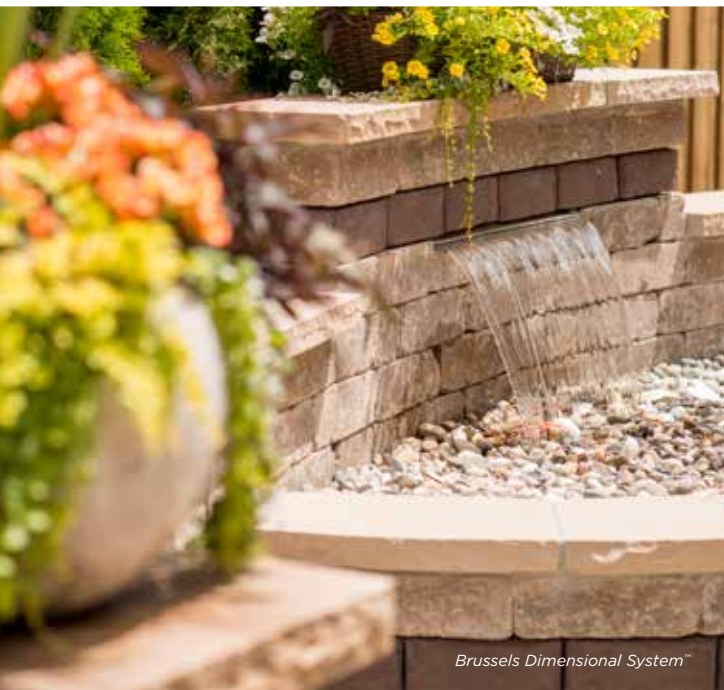

VERTICAL FEATURES

- Fireplaces
- Pillars
- Grill Islands
- Water Features
- Fire Features