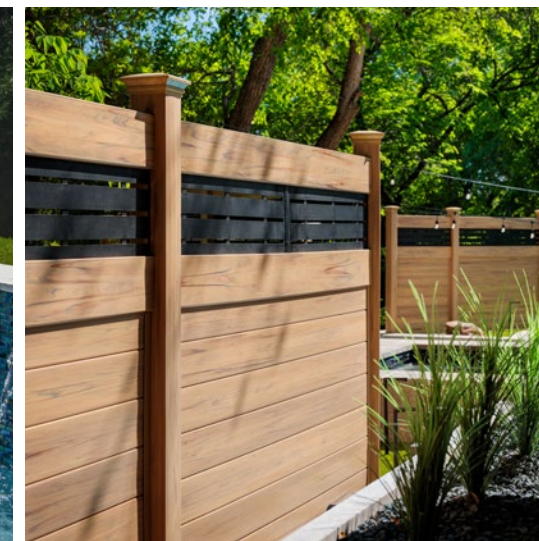

NOBLE PILLAR LIGHT | PG 110
BELGARD.COM/LIGHTING

ELEMENTS™ FIRE & WATER BOWLS | PG 110

BARRETTE OUTDOOR LIVING® HORIZONTAL
PRIVACY VINYL FENCING WITH DECORATIVE
SCREEN PANEL TOP | PG 113

MOISTURESHIELD® MERIDIAN™
COMPOSITE DECKING | PG 112