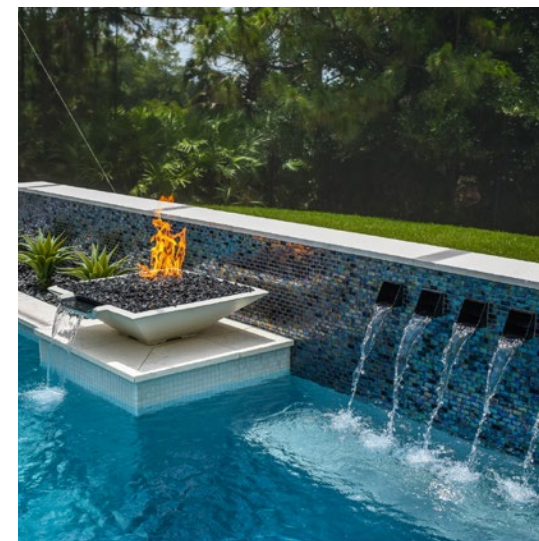

NOBLE PILLAR LIGHT | PG 110
BELGARD.COM/LIGHTING

ELEMENTS™ FIRE & WATER BOWLS | PG 110

BARRETTE OUTDOOR LIVING® HORIZONTAL
PRIVACY VINYL FENCING WITH DECORATIVE
SCREEN PANEL TOP | PG 113

MOISTURESHIELD® MERIDIAN™
COMPOSITE DECKING | PG 112