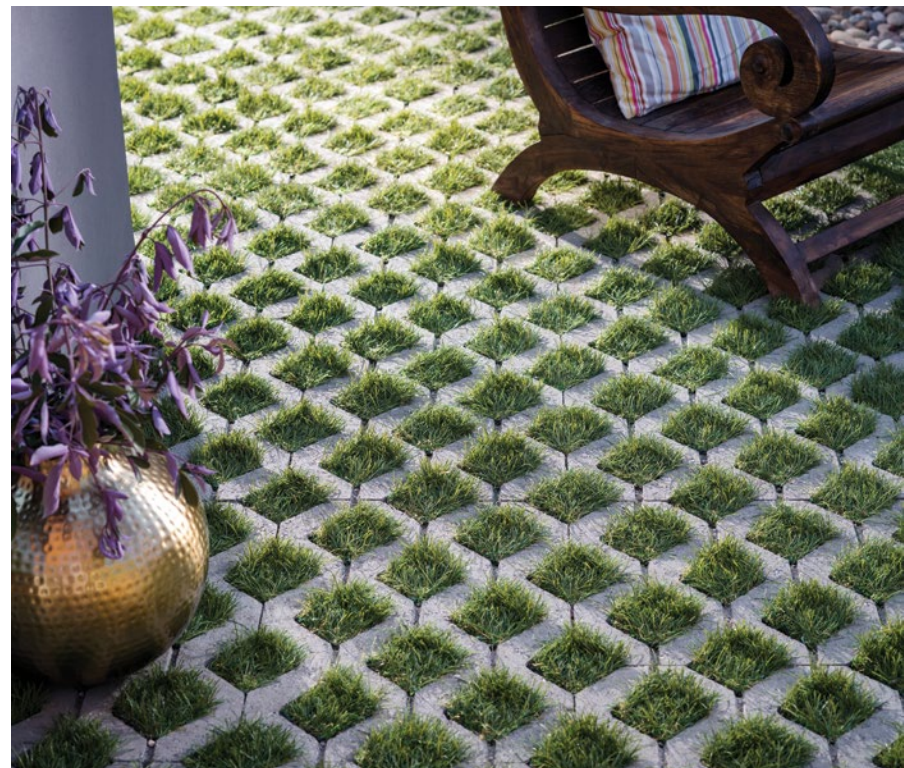

TURFSTONE™

Scan for product information

GRID PAVER / 80MM