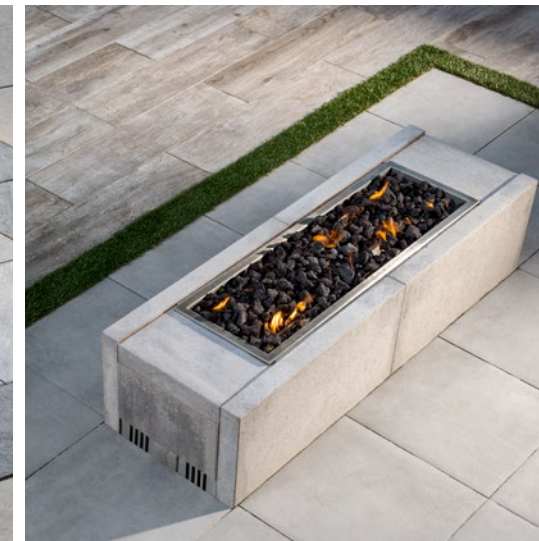

UNICO*

24 x 24

FINISH YOUR SPACE

For a cohesive look, add finishing touches to your space with these products that coordinate with the **Porcelain Collection**.

UNICO COPING | PG 102

ELEMENTS™ LINEAR FIRE PIT INSERT | PG 110