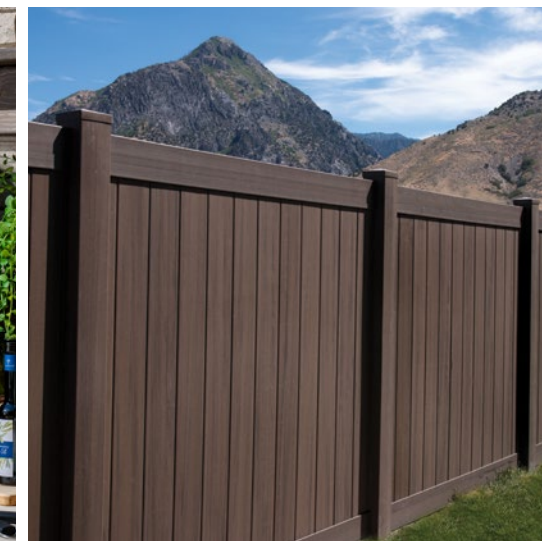

ASHLAR TANDEM™ & TANDEM™ CAP | PG 68

LANDINGS™ STEP | PG 105

PEBBLETEC™ PEBBLESHEEN™ BLACK ONYX
POOL FINISH | PG 114

ELEMENTS™ OUTDOOR OVEN | PG 110

BARRETTE OUTDOOR LIVING™
SOLID PRIVACY VINYL FENCING | PG 113