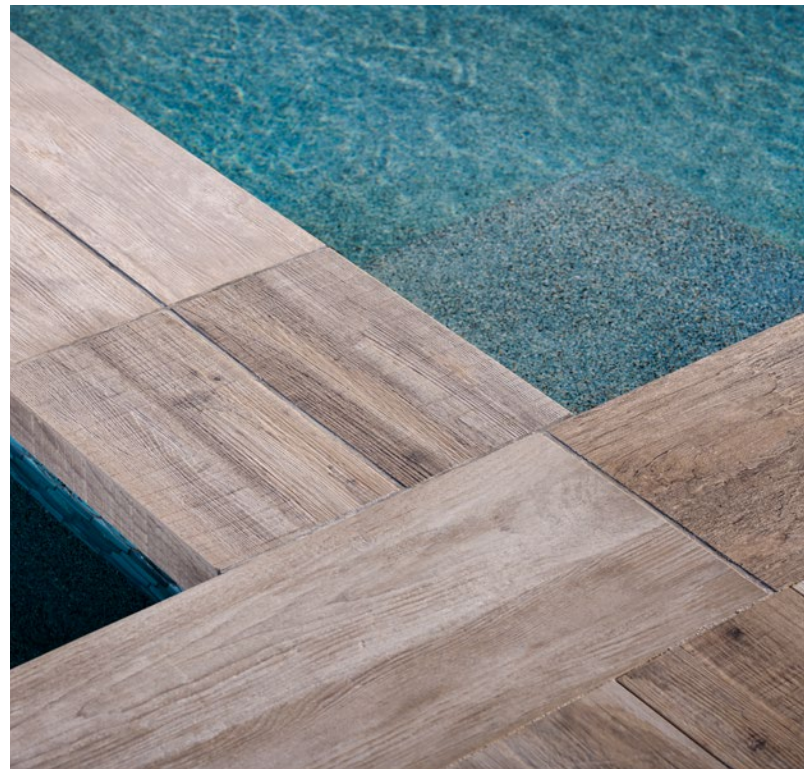

MIRAGE
INSPIRING BETTER LIVING

v2 MOONBEAM
LG 01 ST

v2 SANDSHELL
LG 02 ST

v2 SHARKSKIN
LG 04 ST

24 x 48

NOON

WOOD FINISH

Scan for product information