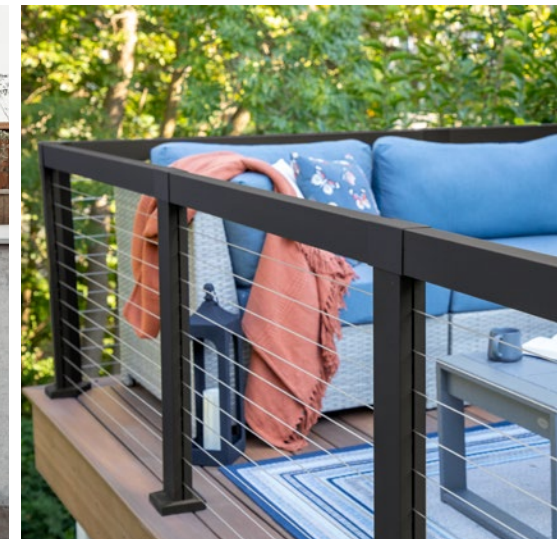

MODERN PATH LIGHT | PG 110
BELGARD.COM/LIGHTING

design tip
Protect your investment with Techniseal® sealant. See page 116

SCANDINA GRAY

DURAFUSION™
See page 13

24 x 36

ARTFORMS™ | PG 86
ELEMENTS™ GRILL & DOORS | PG 110