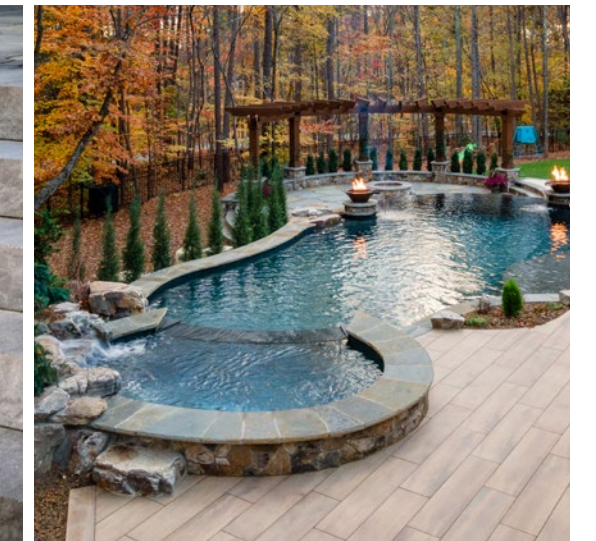

ASHLAR TANDEM™ & TANDEM™ CAP | PG 68

LANDINGS™ STEP | PG 105

PEBBLETEC™ PEBBLESHEEN™ BLACK ONYX
POOL FINISH | PG 114

ELEMENTS™ OUTDOOR OVEN | PG 110

BARRETTE OUTDOOR LIVING™
SOLID PRIVACY VINYL FENCING | PG 113