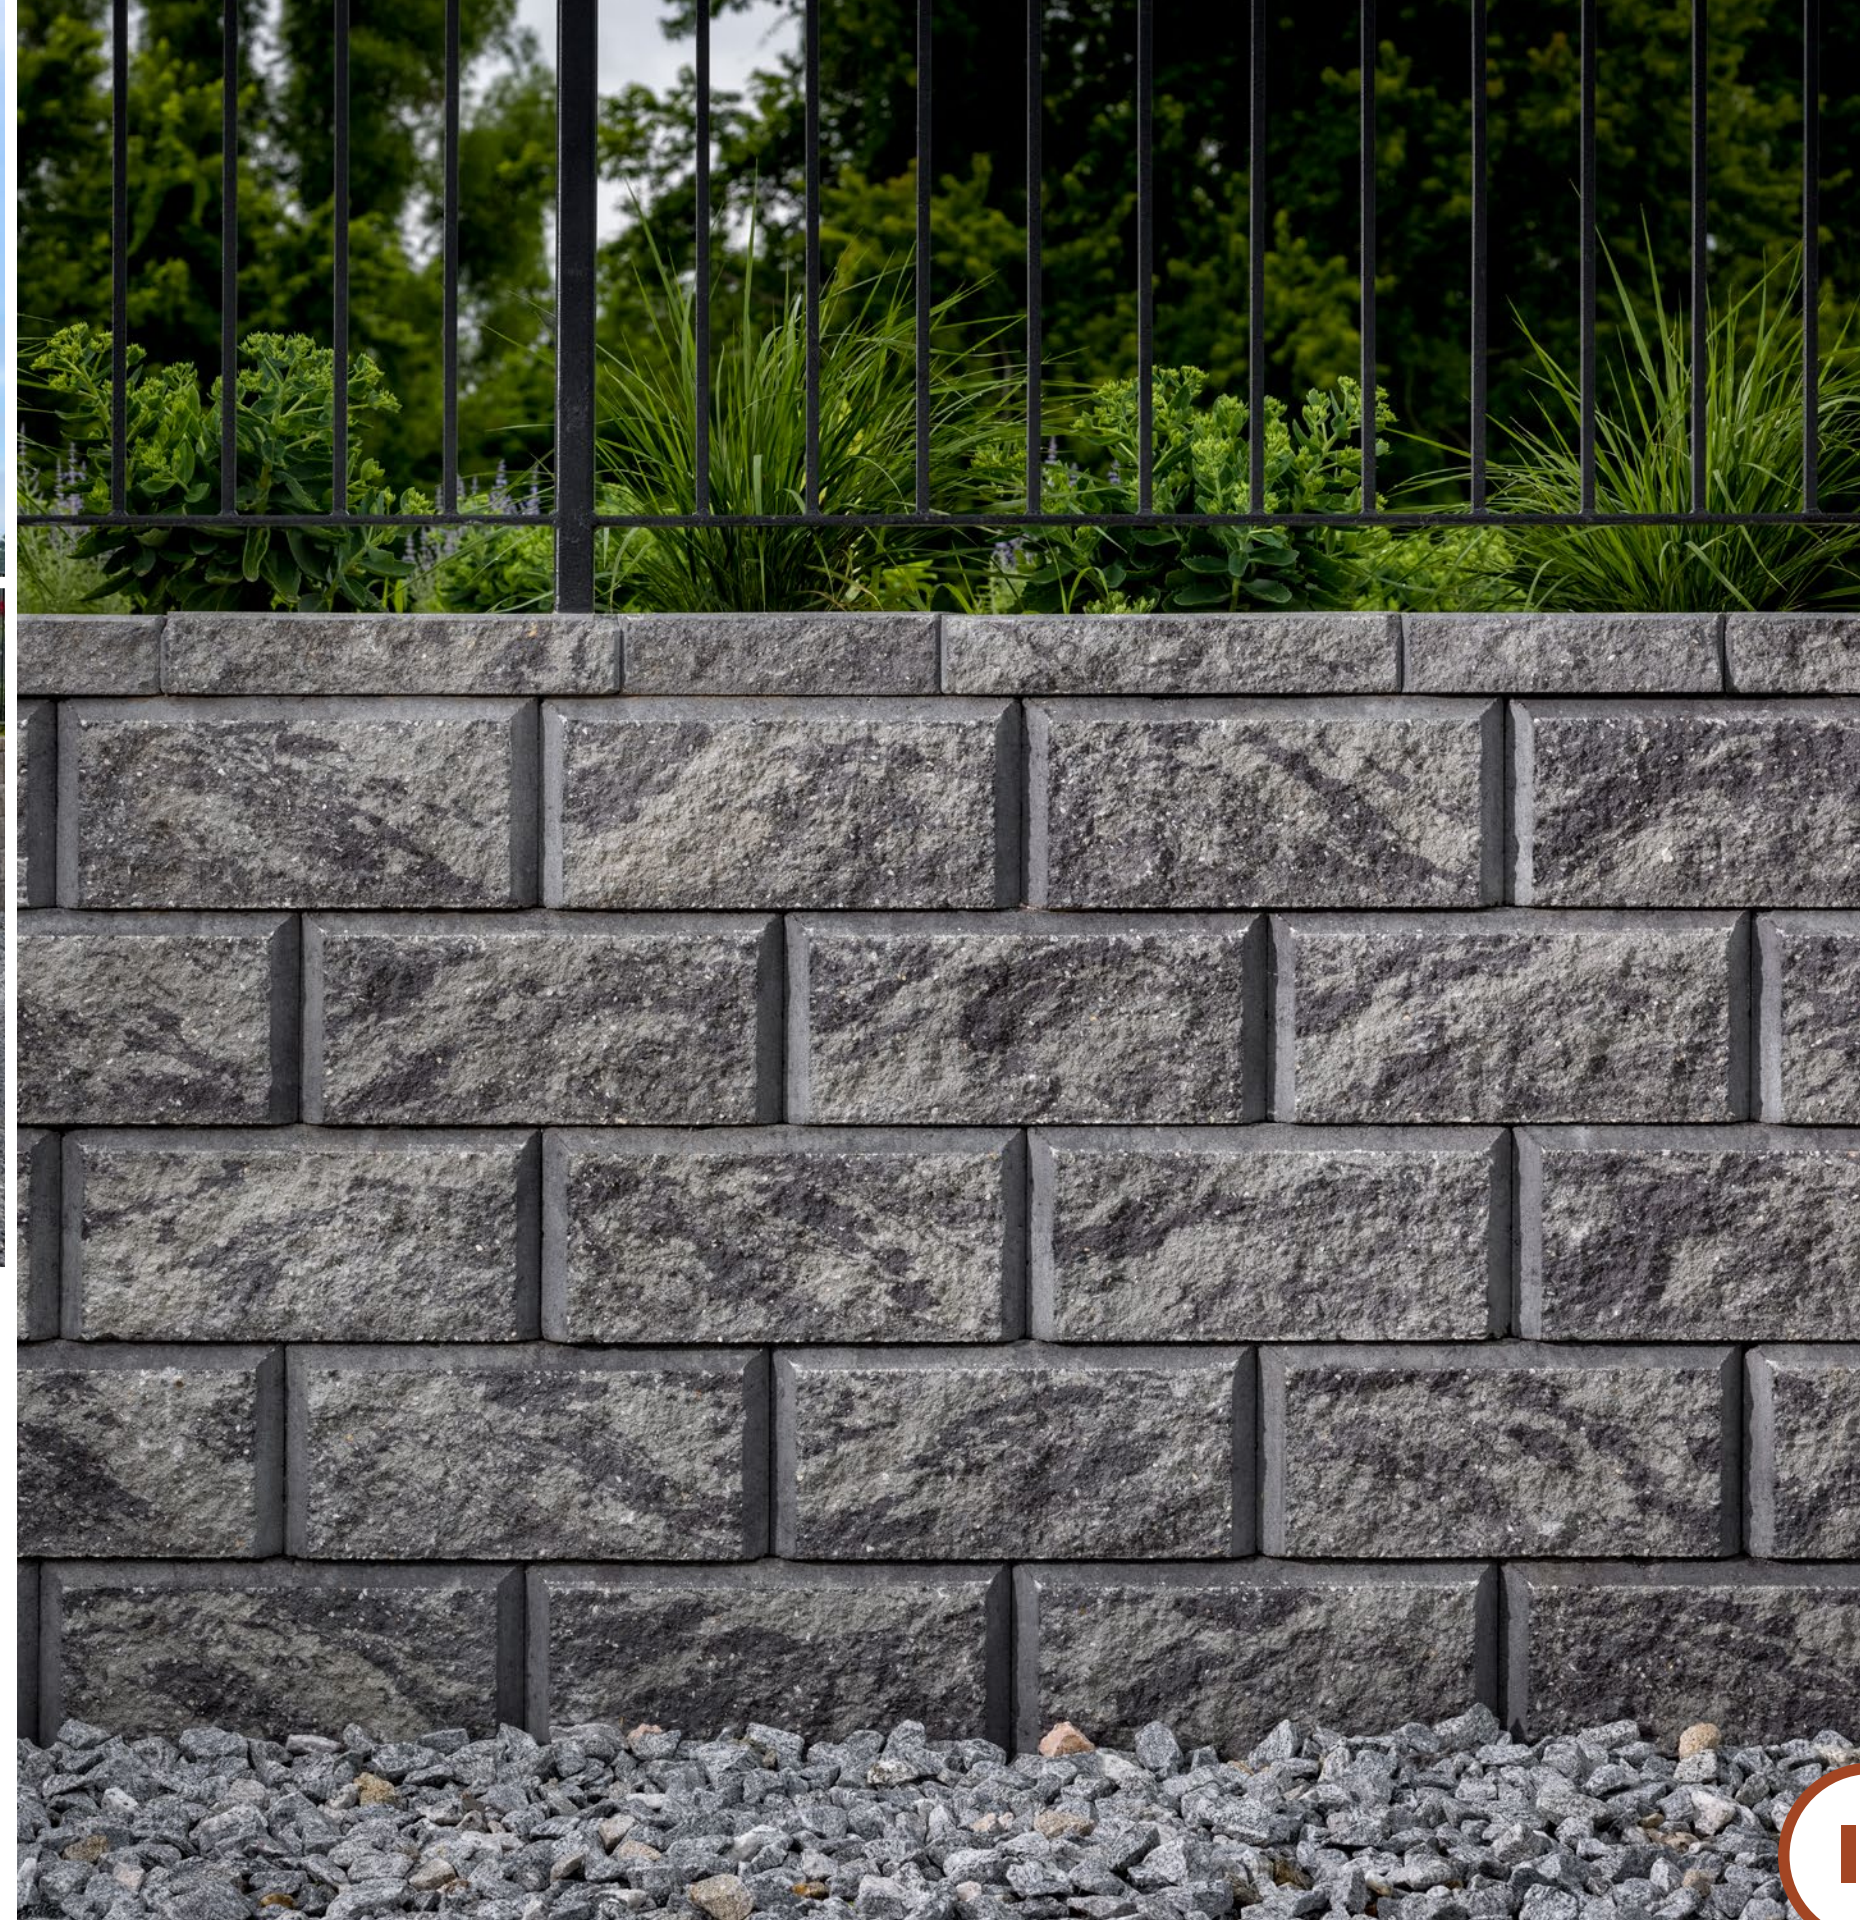

DIAMOND PRO® PS

VICTORIAN FACE

Scan for product information RETAINING WALL

H x W x D

8 x 18 x 12

4 x 17 1/4 x 10 3/8

4" Universal Cap

Corner and Construction pieces available.
Scan product QR code for details.