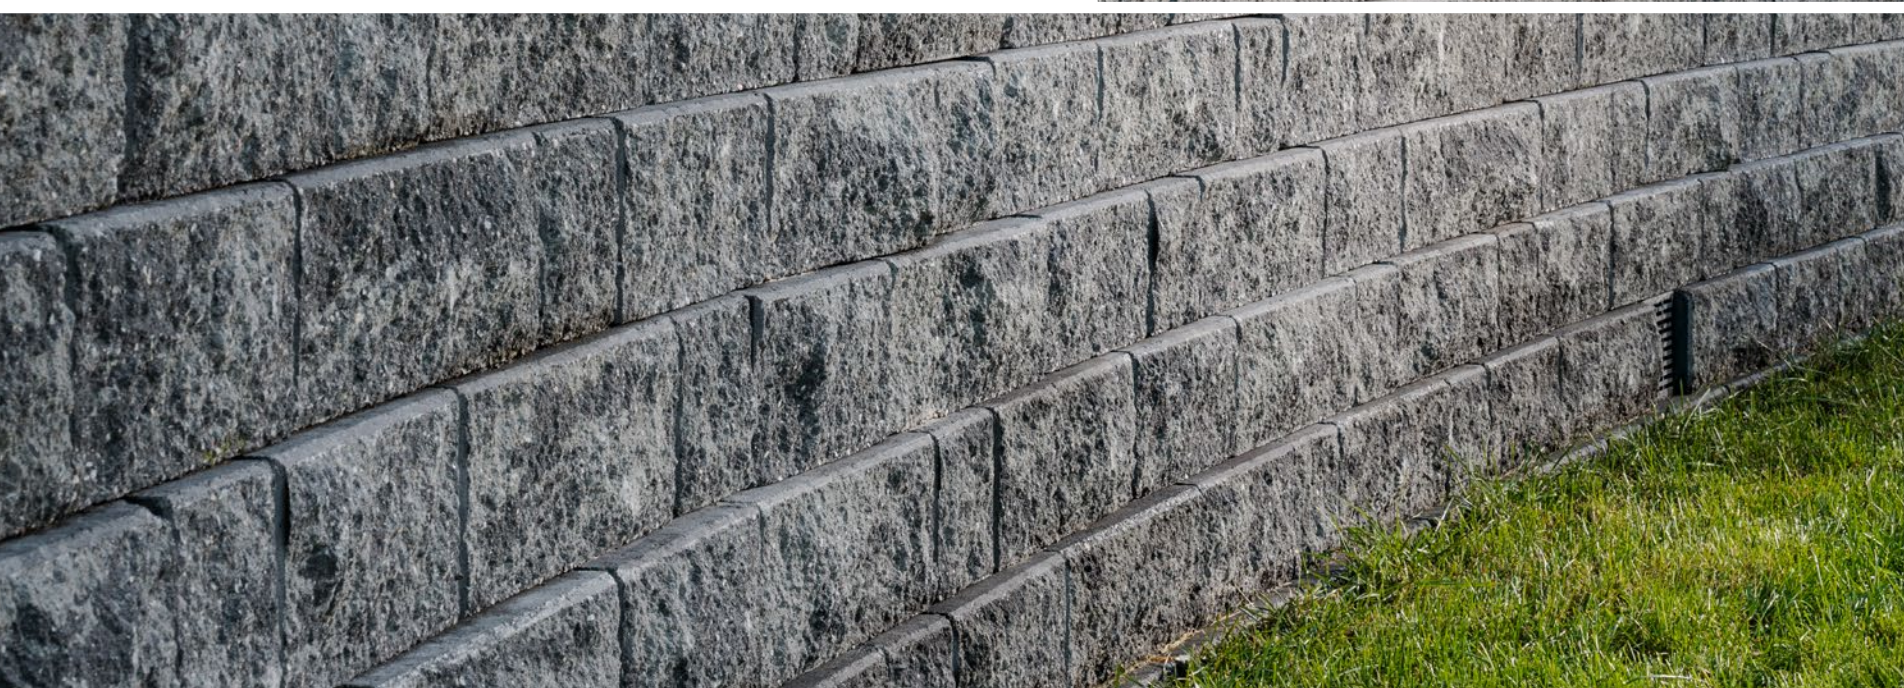

8 x 18 x 12

4 x 17 1/2 x 12
Wall Cap

Construction pieces available.
Scan product QR code for details.

BROOKSHIRE™

Scan for product information

FREESTANDING / RETAINING WALL

SABLE BLEND

SILEX BLEND