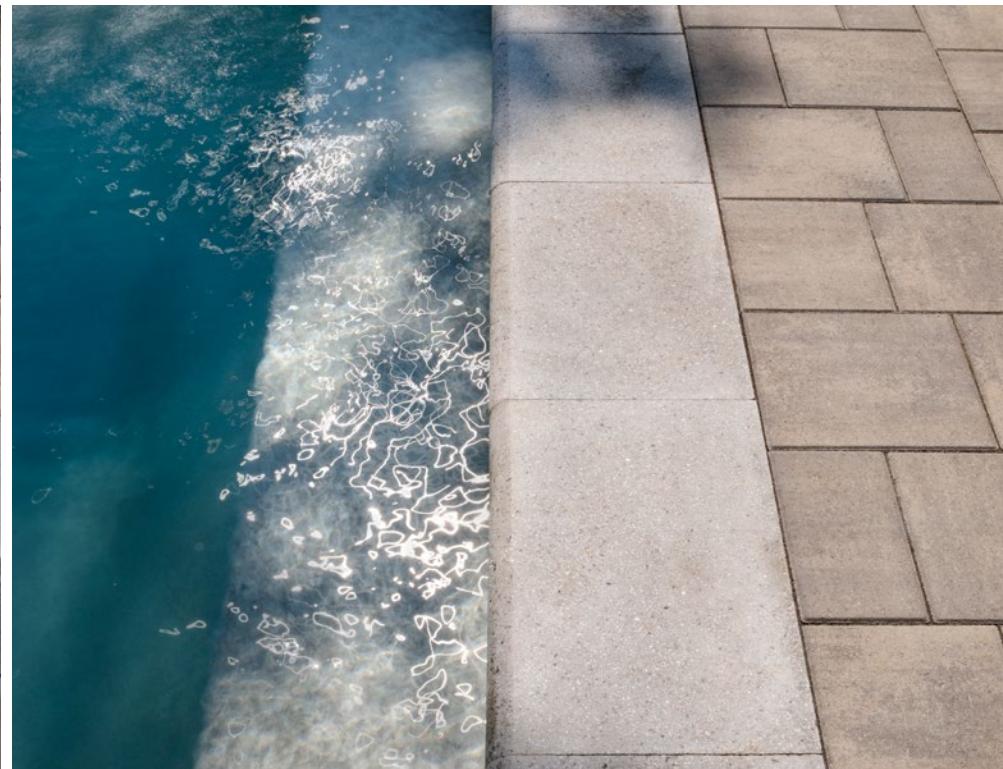

LAGUNA™

COPING / 60MM

Scan for product information