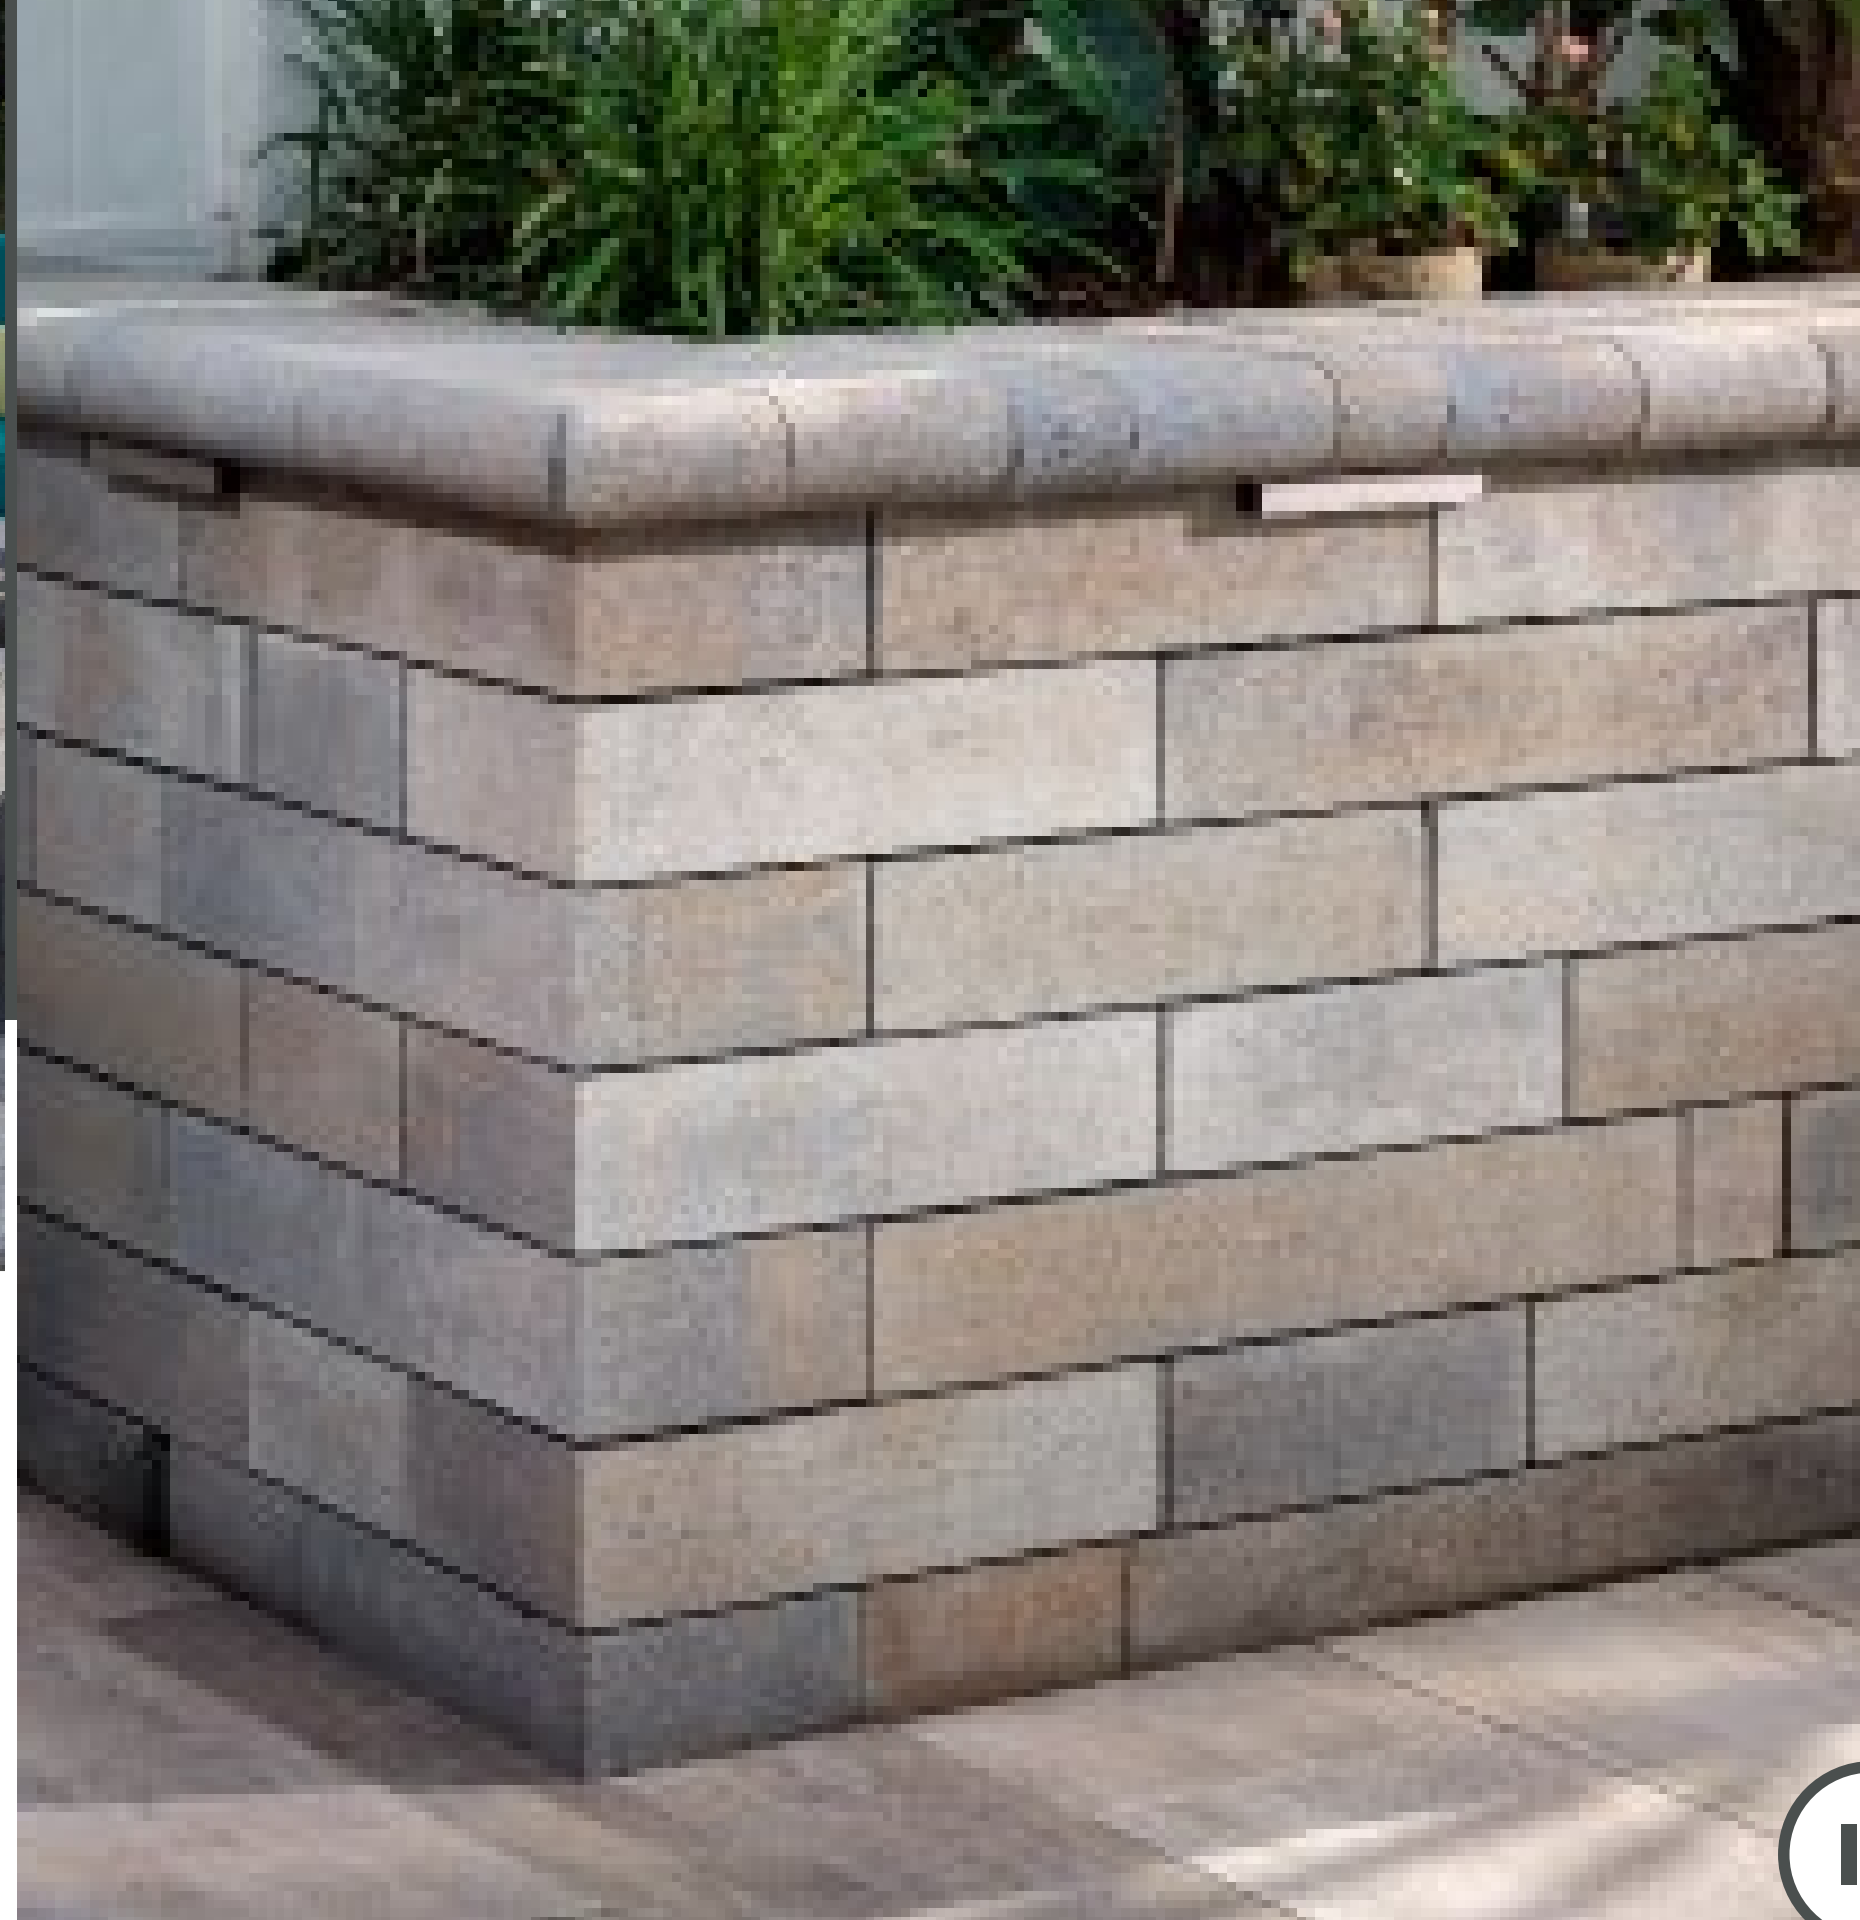

MELVILLE™ WALL

Scan for product information

FREESTANDING / RETAINING WALL

*Swatches represent product color only, not surface texture, dimension and/or shape.

design tip

Finished on all sides to provide both narrow and wide pattern options.

H x W x D

4 x 20 x 10

2 x 20 x 13

Can be used as a cap and/or wall block