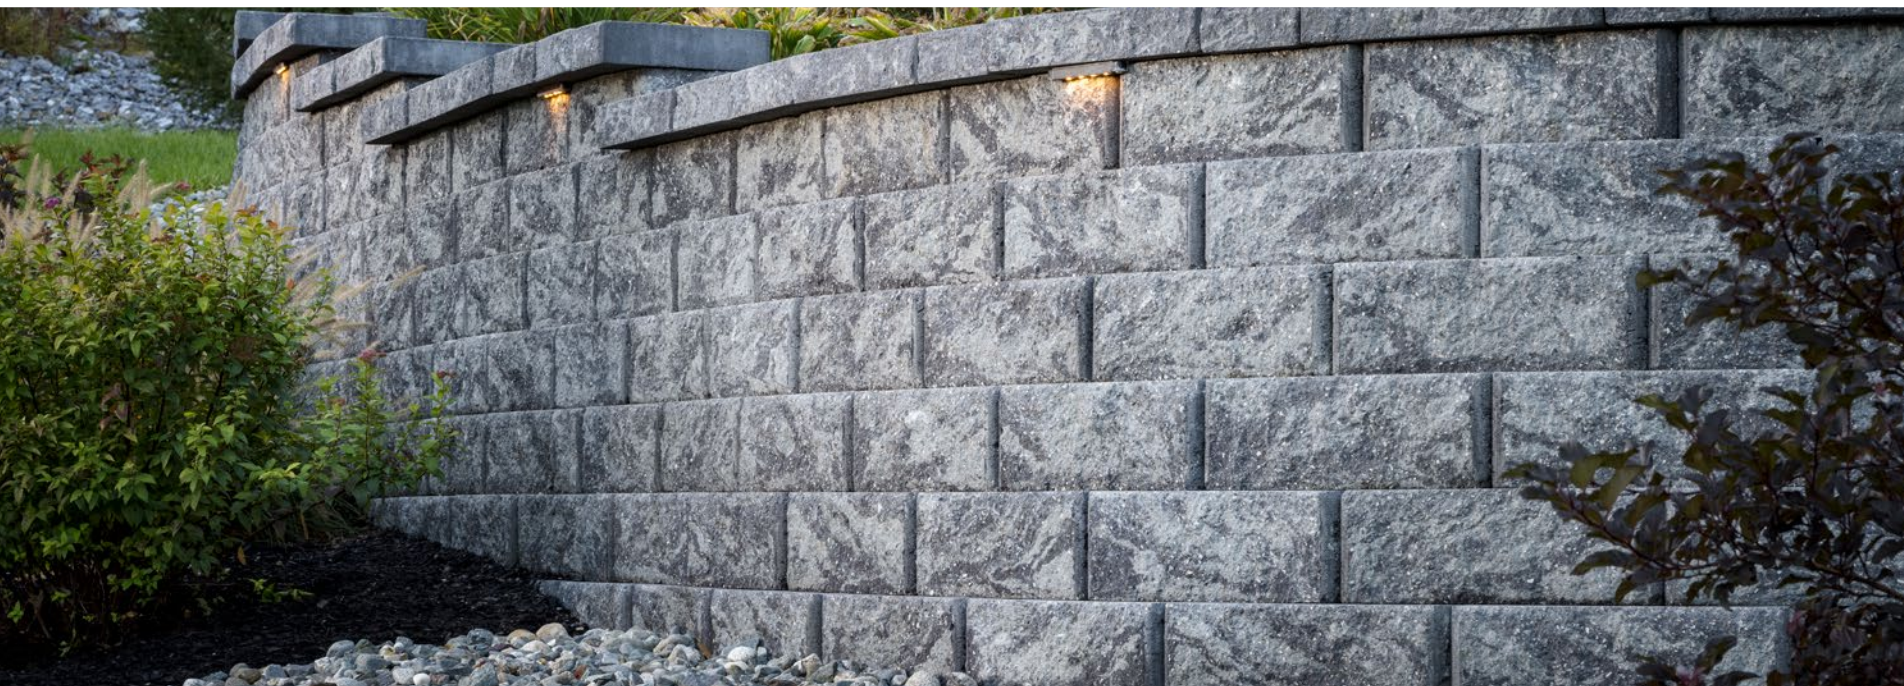

DIAMOND 9D

Scan for
product
information

RETAINING WALL

H x W x D

6 x 17³/₈ x 9

3 x 8⁷/₈ x 12

3 x 11³/₄ x 12
Radian Multi-Piece Cap

3 x 14³/₄ x 12

3 x 17¹/₄ / 12 x 10³/₈
3" Universal Cap

Corner unit available.
Scan product QR code for details.