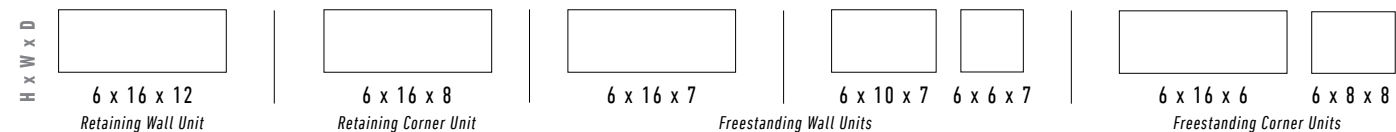

FREESTANDING / RETAINING

CUT STONE

ADIRONDACK

ASPEN

LEDGESTONE

ALLEGHENY

AZTEC

Corners and cap units available. Scan product QR code for details.