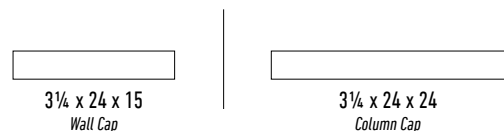

Construction pieces available. Scan product QR code for details.