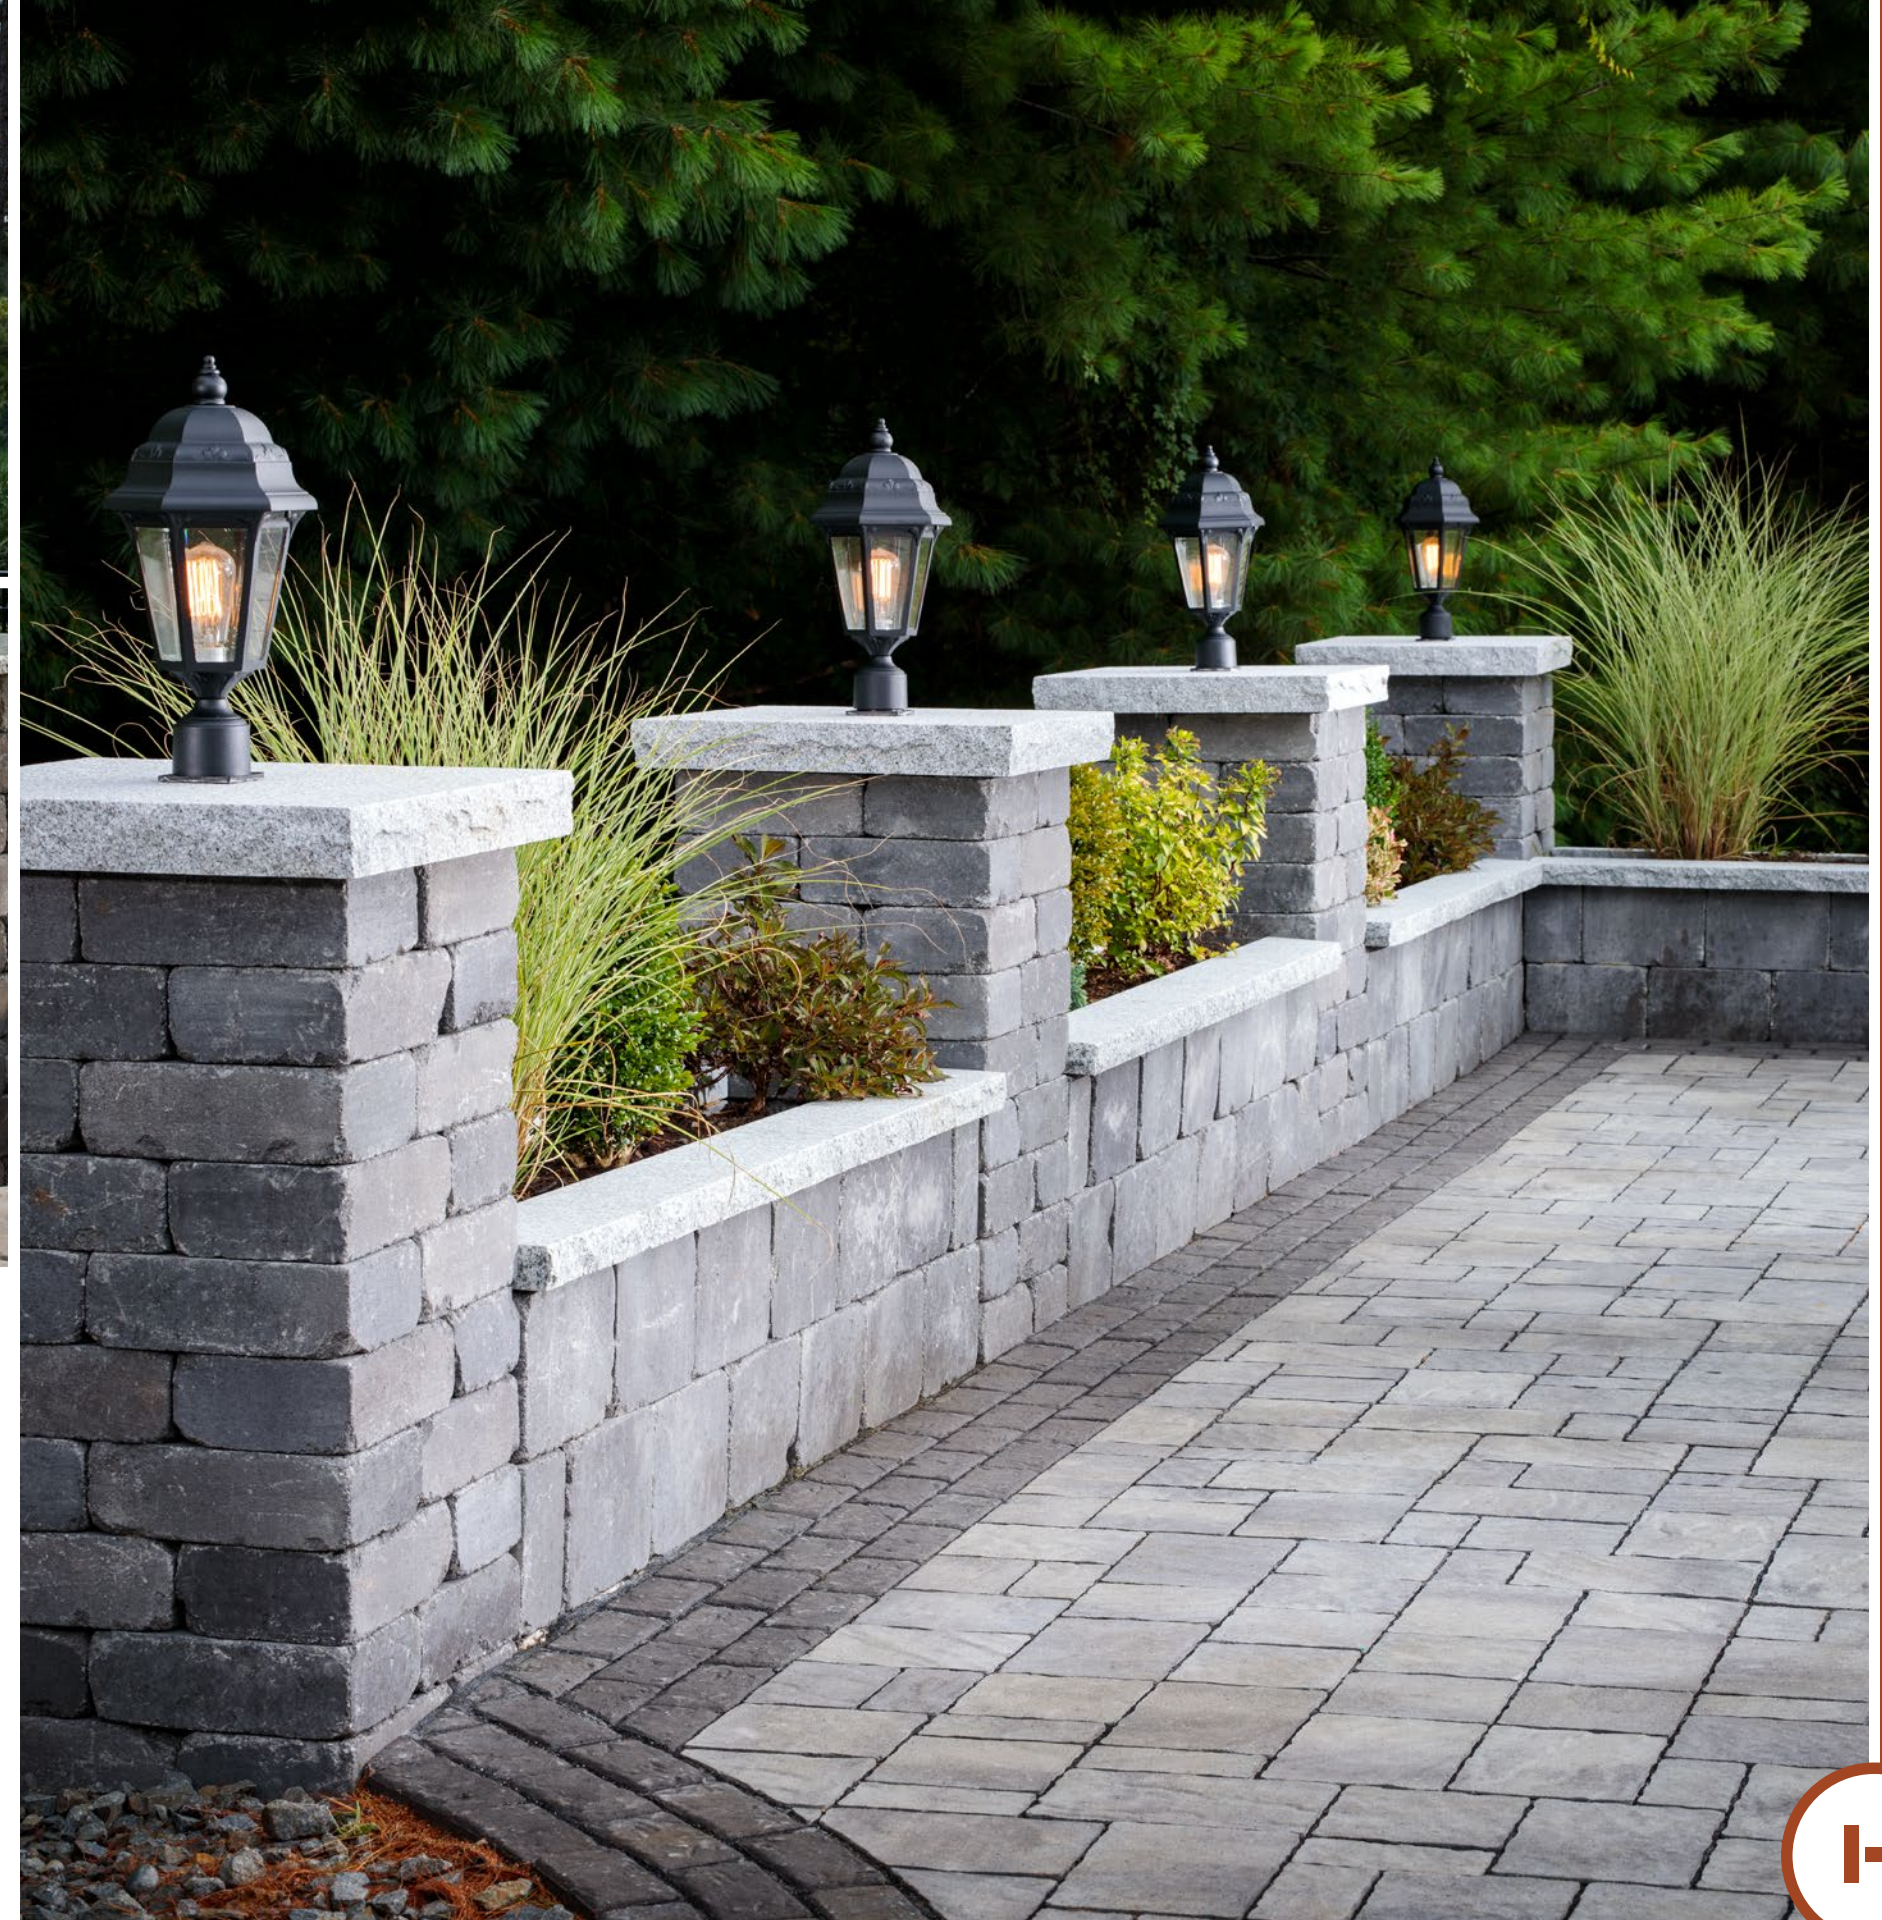

8 x 18 x 12

4 x 17 1/4 x 10 3/8

4" Universal Cap

Corner and Construction pieces available.
Scan product QR code for details.

WESTON STONE™

Scan for product information

FREESTANDING / RETAINING WALL

DANVILLE BLEND