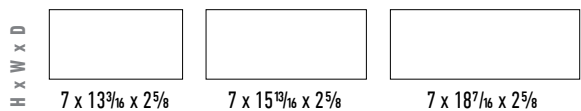

Construction pieces available. Scan product QR code for details.