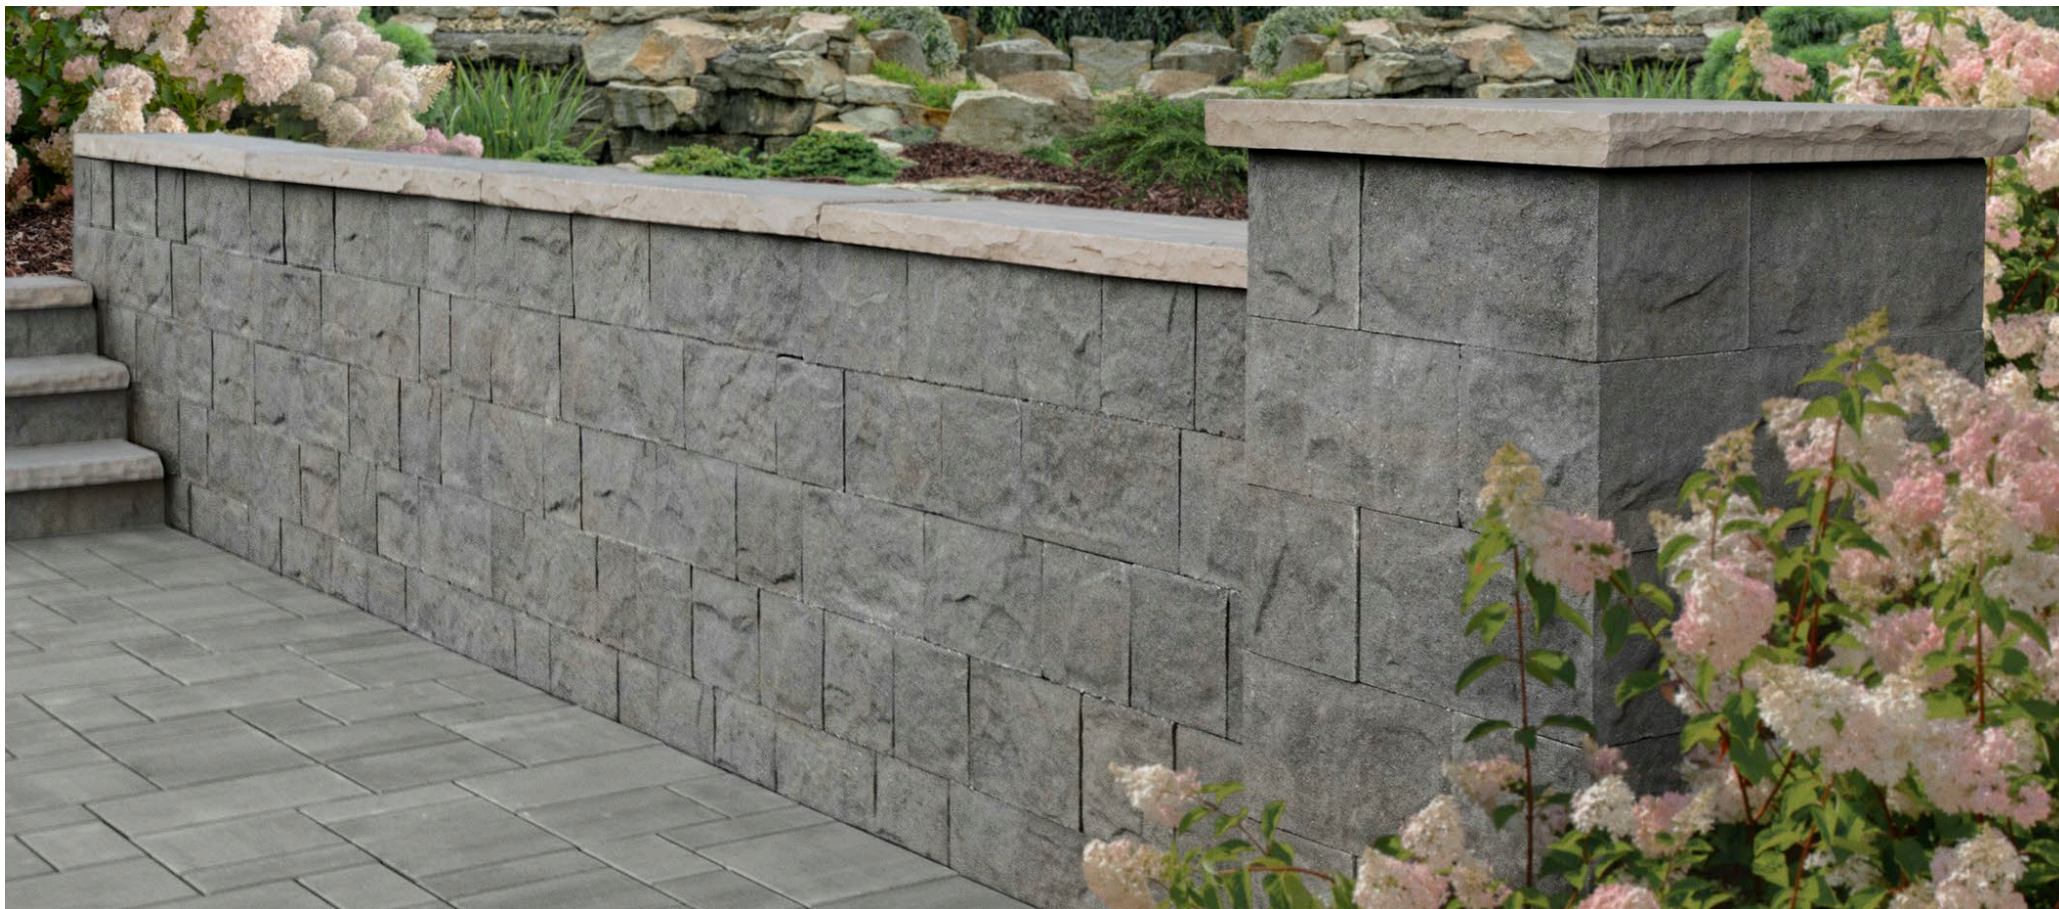

The background is a vibrant, abstract composition of colors including deep blues, purples, pinks, oranges, and yellows, with a fine, grainy texture. A white rectangular frame is centered on the image, containing the text.

OMEGA

COLLECTION

The background is an abstract composition of textures. It features a central vertical band of shimmering gold and blue particles, flanked by darker blue and purple areas. The overall effect is a rich, multi-layered visual texture.

## CAST STONE COLUMN CAPS

Caps are available in two dimensions: 24" x 24" or 26" x 26", in Bluestone and Chestnut.

**CAST STONE FLAT COLUMN CAP**

- Chestnut shown on Olde English Column Sahara/Chestnut

**CAST STONE PYRAMID COLUMN CAP**