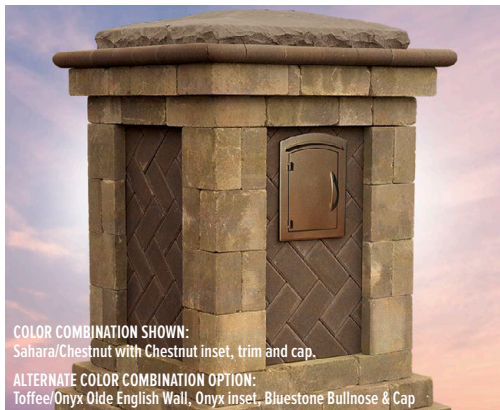

- Bluestone shown on Pre-Packaged Column Kit Split Face Toffee/Onyx

**CAST STONE LIGHT COLUMN CAP**

- With flat surface on peak for fixture
- Chestnut shown on Olde English Column Sahara/Chestnut

Olde English Column Mailbox Kit  
Toffee/Onyx shown

MaytRx Column Mailbox Kit  
Split Face Toffee/Onyx shown

AVAILABLE CAP COLORS

CHESTNUT

BLUESTONE

## FULLY-ASSEMBLED GRAND COLUMN

Made of Olde English Wall with insets of Cambridge 4 x 8 Holland Pavingstones from the KingsCourt Collection. Available in two sizes: Large (32" x 32", 56" high) or Extra Large (42" x 42", 68" high). Shown in Extra Large with optional Column Mailbox insert.

COLOR COMBINATION SHOWN:  
Sahara/Chestnut with Chestnut inset, trim and cap.

ALTERNATE COLOR COMBINATION OPTION:  
Toffee/Onyx Olde English Wall, Onyx inset, Bluestone Bullnose & Cap