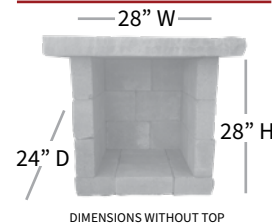

OPTIONAL WOOD BOX AVAILABLE