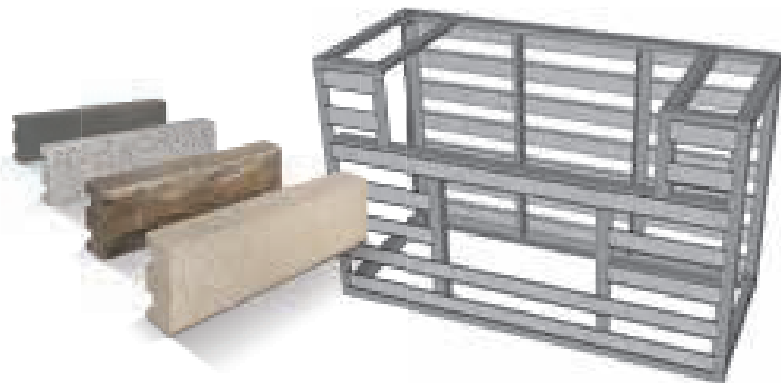

# U-Cara® Modular System

The U-Cara® Modular System offers a variety of stainless steel frames that can be mixed and matched to construct vertical features like grill islands. Speak to your contractor to select a design and a U-Cara fascia panel finish to suit your project.

**With the U-Cara Modular System you can build Grill Islands, Bars, Back splashes, Fire Tables and Pillars.**

**LOOKING FOR MORE INFORMATION?**  
Visit [Unilock.com](http://Unilock.com) to download the U-Cara Modular System Brochure.