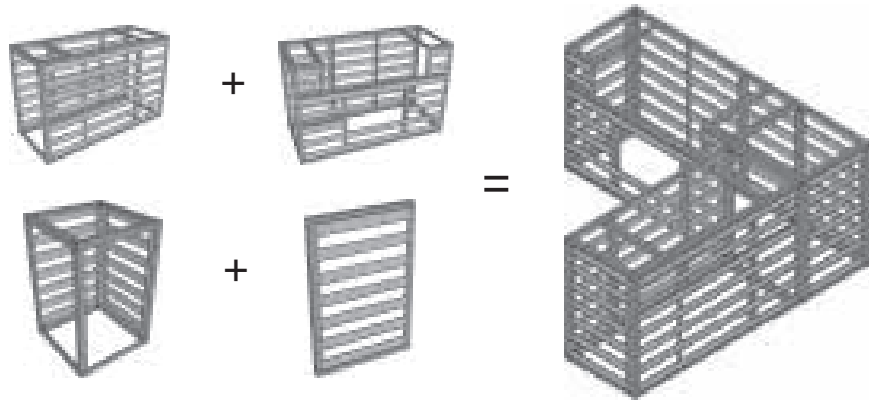

# U-Cara® Modular System

The U-Cara® Modular System offers a variety of stainless steel frames that can be mixed and matched to construct vertical features like grill islands. Speak to your contractor to select a design and a U-Cara fascia panel finish to suit your project.

**With the U-Cara Modular System you can build Grill Islands, Bars, Back splashes, Fire Tables and Pillars.**

**LOOKING FOR MORE INFORMATION?**  
Visit [Unilock.com](http://Unilock.com) to download the U-Cara Modular System Brochure.