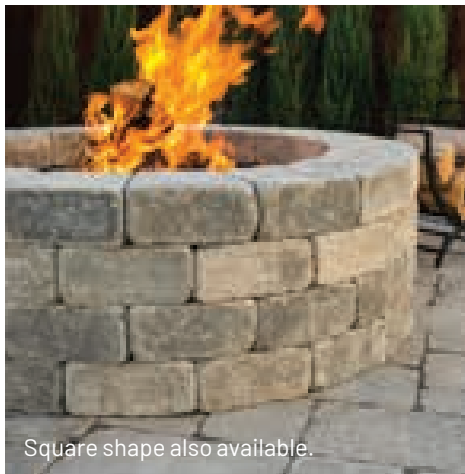

Sunset Firepit Kit Available in Almond Grove, Limestone and Sierra.

Square shape also available.

RomanStack™ Firepit Kit Available in Almond Grove, Granite and Sierra.

UNILOCK REDUCED SMOKE INSERT

ONLY SELECTED FIREPITS AVAILABLE WITH ZENTRO TECHNOLOGY FIREPIT INSERT